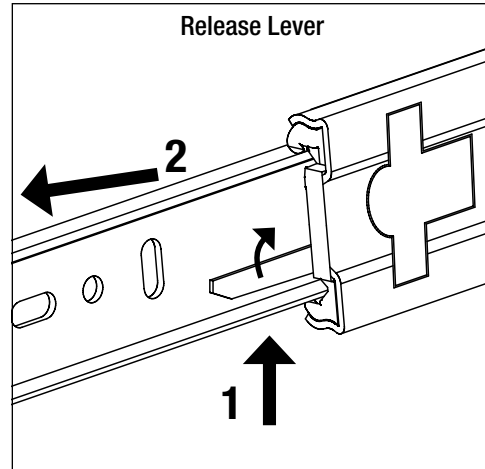

Warranty Information

KV DuriSlide™ offers a One Year Limited Warranty to the initial purchaser of this product. This warranty covers defects in materials and workmanship, which occur during normal use, and the remedy is limited to only repair or replacement of the defective product, at DuriSlide's option. This warranty does not apply to defects resulting from misuse, damage or abuse, normal wear and tear, accident, modification, improper installation or maintenance, third party materials or damage during shipping.

For warranty service, please contact DuriSlide, at KV Customer Service, 1-800-253-1561. Any defective product must be returned postage or freight prepaid to DuriSlide and must include a claimed defect and date of purchase.

THIS ONE YEAR LIMITED WARRANTY CONSTITUTES THE ONLY WARRANTY AND SOLE REMEDY FOR THE PRODUCTS AND ALL OTHER WARRANTIES OR REPRESENTATIONS ARE HEREBY EXPRESSLY DISCLAIMED.