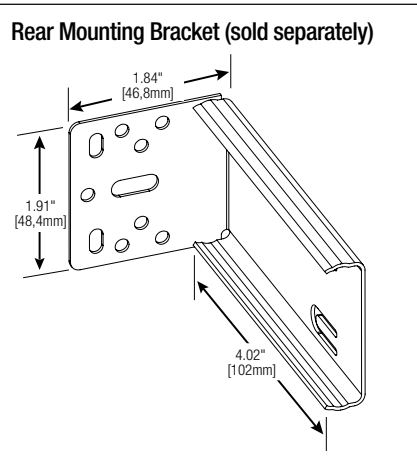

Warranty Information

KV DuriSlide™ offers a One Year Limited Warranty to the initial purchaser of this product. This warranty covers defects in materials and workmanship, which occur during normal use, and the remedy is limited to only repair or replacement of the defective product, at DuriSlide's option. This warranty does not apply to defects resulting from misuse, damage or abuse, normal wear and tear, accident, modification, improper installation or maintenance, third party materials or damage during shipping.

For warranty service, please contact DuriSlide, at KV Customer Service, 1-800-253-1561. Any defective product must be returned postage or freight prepaid to DuriSlide and must include a claimed defect and date of purchase.

THIS ONE YEAR LIMITED WARRANTY CONSTITUTES THE ONLY WARRANTY AND SOLE REMEDY FOR THE PRODUCTS AND ALL OTHER WARRANTIES OR REPRESENTATIONS ARE HEREBY EXPRESSLY DISCLAIMED.