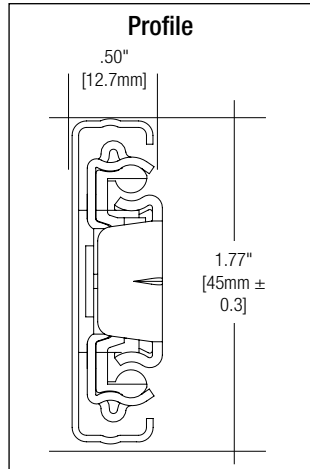

Warranty Information

KV DuriSlide™ offers a One Year Limited Warranty to the initial purchaser of this product. This warranty covers defects in materials and workmanship, which occur during normal use, and the remedy is limited to only repair or replacement of the defective product, at DuriSlide's option. This warranty does not apply to defects resulting from misuse, damage or abuse, normal wear and tear, accident, modification, improper installation or maintenance, third party materials or damage during shipping.

For warranty service, please contact DuriSlide, at KV Customer Service, 1-800-253-1561. Any defective product must be returned postage or freight prepaid to DuriSlide and must include a claimed defect and date of purchase.

THIS ONE YEAR LIMITED WARRANTY CONSTITUTES THE ONLY WARRANTY AND SOLE REMEDY FOR THE PRODUCTS AND ALL OTHER WARRANTIES OR REPRESENTATIONS ARE HEREBY EXPRESSLY DISCLAIMED.