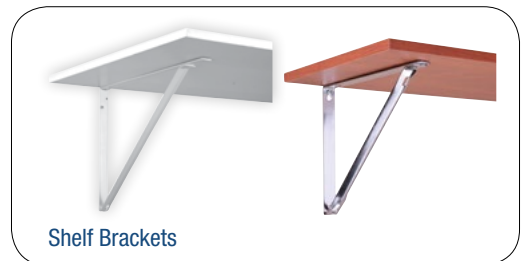

Closet Hardware

Closet-Pro™ products from Knape & Vogt® feature an array of economical products for everyday closet projects. Steel closet poles, adjustable closet rods, tension rods, shelf rod brackets, and all the accessories are available in various sizes and finishes. Closet-Pro™ will meet the customer's functional and aesthetic needs, whether big or small.