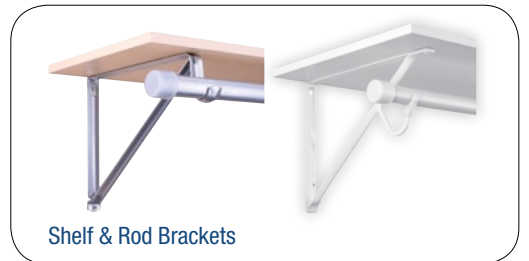

Closet Hardware

Closet-Pro™ products from Knape & Vogt® feature an array of economical products for everyday closet projects. Steel closet poles, adjustable closet rods, tension rods, shelf rod brackets, and all the accessories are available in various sizes and finishes. Closet-Pro™ will meet the customer's functional and aesthetic needs, whether big or small.