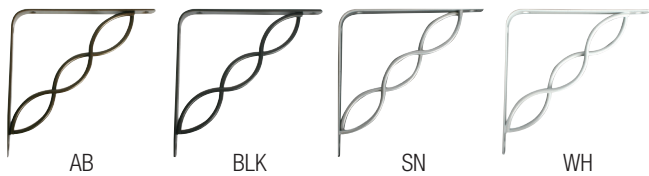

# 200 Series Designer Decorative Shelf Brackets

## Concord 200C Series Decorative Brackets

**Finish:** Antique Bronze (AB), Black (BLK), Satin Nickel (SN), White (WH)  
**Features:** Holds up to 50 lbs. per pair\*; BHMA Grade 1 Compliant\*; distinct traditional styles fit any decor; screw holes for easy mounting; 6" size for 6"–8" deep shelves; 8" size for 8"–12" shelves

### Pack Configurations

Standard	10 carded pieces per carton			
200C Series Concord Decorative Shelf Bracket				
Size	Antique Bronze (AB)	Black (BLK)	Satin Nickel (SN)	White (WH)
6"	200C AB 6	200C BLK 6	200C SN 6	200C WH 6
8"	200C AB 8	200C BLK 8	200C SN 8	200C WH 8

## Manchester 200M Series Decorative Brackets

**Finish:** Antique Bronze (AB), Black (BLK), Satin Nickel (SN), White (WH)  
**Features:** Holds up to 50 lbs. per pair\*; BHMA Grade 1 Compliant\*; distinct traditional styles fit any decor; screw holes for easy mounting; 6" size for 6"–8" deep shelves; 8" size for 8"–12" shelves