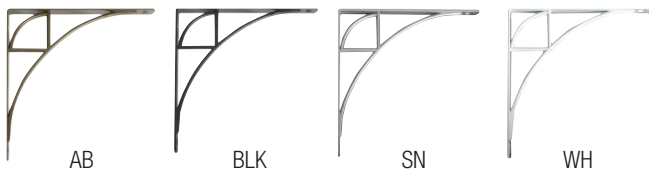

## Manchester 200M Series Decorative Brackets

**Finish:** Antique Bronze (AB), Black (BLK), Satin Nickel (SN), White (WH)  
**Features:** Holds up to 50 lbs. per pair\*; BHMA Grade 1 Compliant\*; distinct traditional styles fit any decor; screw holes for easy mounting; 6" size for 6"–8" deep shelves; 8" size for 8"–12" shelves

### Pack Configurations

Standard	10 carded pieces per carton			
200M Series Manchester Decorative Shelf Bracket				
Size	Antique Bronze (AB)	Black (BLK)	Satin Nickel (SN)	White (WH)
6"	200M AB 6	200M BLK 6	200M SN 6	200M WH 6
8"	200M AB 8	200M BLK 8	200M SN 8	200M WH 8

## Oak Park 2000P Series Decorative Brackets

**Finish:** Antique Bronze (AB), Black (BLK), Satin Nickel (SN), White (WH)  
**Features:** Holds up to 100 lbs. per pair\*; BHMA Grade 1 Compliant\*; distinct contemporary styles fit any decor; screw holes for easy mounting; 6" size for 6"–8" deep shelves; 8" size for 8"–12" shelves; cast zinc insets

### Pack Configurations

Standard	10 carded pieces per carton			
2000P Series Oak Park Decorative Shelf Bracket				
Size	Antique Bronze (AB)	Black (BLK)	Satin Nickel (SN)	White (WH)
6"	2000P AB 6	2000P BLK 6	2000P SN 6	2000P WH 6
8"	2000P AB 8	2000P BLK 8	2000P SN 8	2000P WH 8