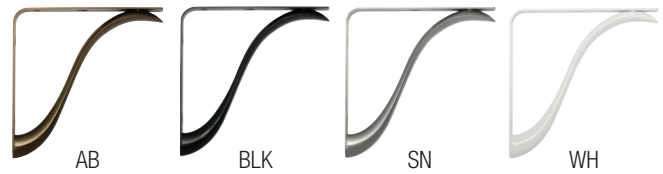

## Baton Rouge 200BR Series Decorative Brackets

**Finish:** Antique Bronze (AB), Black (BLK), Satin Nickel (SN), White (WH)

**Features:** Holds up to 200 lbs. per pair\*; BHMA Grade 2 Compliant\*; distinct elegant styles fit any decor; screw holes for easy mounting; 8" size for 8"–12" shelves; cast zinc insets

## Charleston 200CH Series Decorative Brackets

**Finish:** Antique Bronze (AB), Black (BLK), Satin Nickel (SN), White (WH)

**Features:** Holds up to 200 lbs. per pair\*; BHMA Grade 2 Compliant\*; distinct elegant styles fit any decor; screw holes for easy mounting; 8" size for 8"–12" shelves; cast zinc insets

### Pack Configurations

Standard	10 carded pieces per carton			
<b>200BR Series Baton Rouge Decorative Shelf Bracket</b>				
Size	Antique Bronze (AB)	Black (BLK)	Satin Nickel (SN)	White (WH)
8"	200BR AB 8	200BR BLK 8	200BR SN 8	200BR WH 8

### Pack Configurations

Standard	10 carded pieces per carton			
<b>200CH Series Charleston Decorative Shelf Bracket</b>				
Size	Antique Bronze (AB)	Black (BLK)	Satin Nickel (SN)	White (WH)
8"	200CH AB 8	200CH BLK 8	200CH SN 8	200CH WH 8