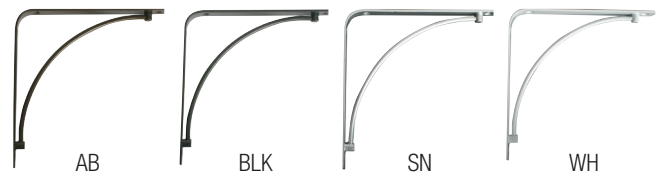

## Concord 200C Series Decorative Brackets

**Finish:** Antique Bronze (AB), Black (BLK), Satin Nickel (SN), White (WH)  
**Features:** Holds up to 50 lbs. per pair\*; BHMA Grade 1 Compliant\*; distinct traditional styles fit any decor; screw holes for easy mounting; 6" size for 6"–8" deep shelves; 8" size for 8"–12" shelves

### Pack Configurations

Standard	10 carded pieces per carton			
200C Series Concord Decorative Shelf Bracket				
Size	Antique Bronze (AB)	Black (BLK)	Satin Nickel (SN)	White (WH)
6"	200C AB 6	200C BLK 6	200C SN 6	200C WH 6
8"	200C AB 8	200C BLK 8	200C SN 8	200C WH 8

## Manchester 200M Series Decorative Brackets

**Finish:** Antique Bronze (AB), Black (BLK), Satin Nickel (SN), White (WH)  
**Features:** Holds up to 50 lbs. per pair\*; BHMA Grade 1 Compliant\*; distinct traditional styles fit any decor; screw holes for easy mounting; 6" size for 6"–8" deep shelves; 8" size for 8"–12" shelves

### Pack Configurations

Standard	10 carded pieces per carton			
200M Series Manchester Decorative Shelf Bracket				
Size	Antique Bronze (AB)	Black (BLK)	Satin Nickel (SN)	White (WH)
6"	200M AB 6	200M BLK 6	200M SN 6	200M WH 6
8"	200M AB 8	200M BLK 8	200M SN 8	200M WH 8