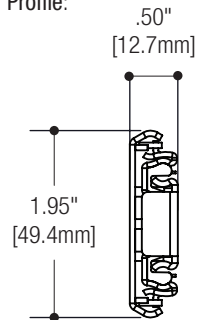

6500 Full Extension Box or File Drawer Slide

Features

- Lever disconnect for easy drawer removal
- Closed position hold-in detent
- Non-handed design
- Recommended maximum drawer width 30"

Mounting: Side

Action: Telescopic movement on ball-bearings

Load Rating: 125 lb. class

Height: 1.95" [49.4mm]

Clearance: .50" + .03" - 0" on each side

Finish: Zinc (ZC)

Profile:

Configurations

Bulk (B)	5 pairs per carton without screws
6500 Zinc (ZC) Finish	
Size	Bulk (B)
12"	6500B 12
14"	6500B 14
16"	6500B 16
18"	6500B 18
20"	6500B 20
22"	6500B 22
24"	6500B 24
26"	6500B 26
28"	6500B 28