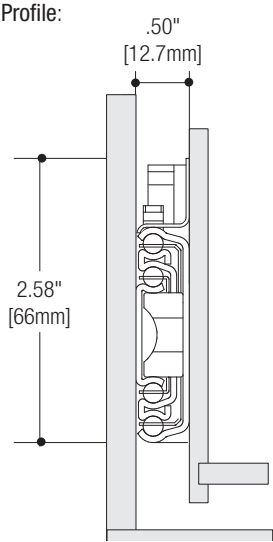

6505 Over Travel Box or File Slide

Features

- 1" over travel for easy access to drawer contents
- Closed position hold-in detent
- Lever disconnect for easy drawer removal
- Recommended maximum drawer width 30"

Mounting: Side
Action: Telescopic movement on ball-bearings
Load Rating: 125 lb. class
Height: 2.58" [66mm]
Clearance: .50" + .03" - 0" on each side
Finish: Zinc (ZC)

Configurations

Bulk (B)	5 pairs per carton without screws
6505 Zinc (ZC) Finish	
Size	Bulk (B)
12"	6505B 12
14"	6505B 14
16"	6505B 16
18"	6505B 18
20"	6505B 20
22"	6505B 22
24"	6505B 24
26"	6505B 26
28"	6505B 28

Recommended Fasteners	
	#8 x 7/16" Wood Screws