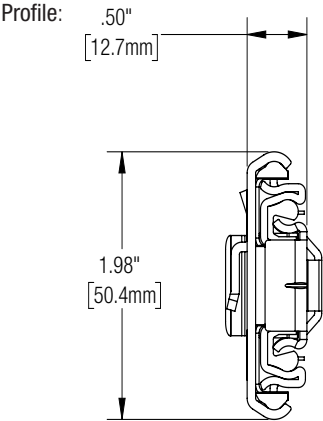

8625 Over Travel Metal Cabinet and Drawer Slide

Features

- Bayonet and Belt Loop Mount
- Lever disconnect for easy drawer removal
- Recommended maximum drawer width 36"

Mounting: Side (Bayonet and Belt Loop)
Action: Telescopic action on ball-bearings
Load Rating: 140 lb. class
Height: 1.98" [50.4mm]
Clearance: .51" + .01" - 0" on each side
Finish: Zinc (ZC)

Configurations

Quantity (Q)	10 pairs; multiple cartons
8625 Zinc (ZC) Finish	
Size	Quantity (Q)
14"	8625Q 14
16"	8625Q 16
18"	8625Q 18
20"	8625Q 20
22"	8625Q 22
24"	8625Q 24
26"	8625Q 26
28"	8625Q 28

Non-stock item – minimum order quantities and additional lead time may apply.