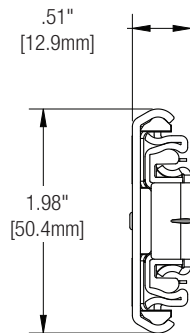

Mounting: Side

Action: Telescopic movement on ball-bearings

Load Rating: 140 lb.

Max. Drawer Width: 36"

Slides: 18"

Drawer Width: 36"

Cycles: 50,000 (center pull)

Height: 1.98" [50.4mm]

Clearance: .51" + .01"- 0" on each side

Finish: Zinc (ZC)

Profile:

Configurations

Bulk (B)	5 pairs per carton without screws
8655 Zinc (ZC) Finish	
Size	Bulk (B)
18"	8655FMB 18
20"	8655FMB 20
22"	8655FMB 22
24"	8655FMB 24
26"	8655FMB 26
28"	8655FMB 28

Recommended Fasteners

#7 x 1/2" Truss Head Screws