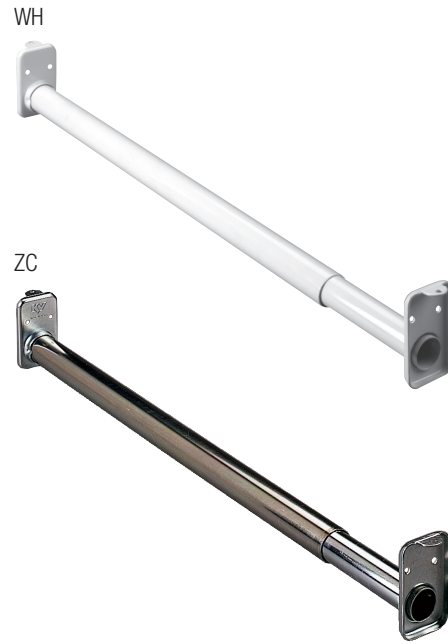

# Adjustable Closet Rods

## KV2 Series Adjustable Closet Rods

**Finish:** White (WH), Zinc (ZC)  
**Features:** Attached end flanges; hardware included;  
 2-1/2" hook drop depth

| Pack Configurations |   |                |                    |
|---------------------|---|----------------|--------------------|
| Standard Pack       | 10 per carton up to 60"-96" size; 5 per carton for 72"-120" and above |                |                    |
| Builders Pack (BP)  | 20 per carton   |                |                    |
|                     | KV2 Zinc (ZC)   | KV2 White (WH) | KV2BP Zinc (ZC)    |
| Length              | Standard Pack   | Standard Pack  | Builders Pack (BP) |
| 18"-30"             | KV2 ZC 18   | KV2 WH 18      | KV2BP ZC 18        |
| 30"-48"             | KV2 ZC 30   | KV2 WH 30      | KV2BP ZC 30        |
| 48"-72"             | KV2 ZC 48   | KV2 WH 48      | -                  |
| 60"-96"             | KV2 ZC 60   | KV2 WH 60      | -                  |
| 72"-120"            | KV2 ZC 72   | KV2 WH 72      | -                  |
| 96"-144"            | KV2 ZC 96   | -              | -                  |

## 29201 ANO Center Hanger Support

**Finish:** Anochrome (ANO)  
**Packed:** 12 per carton  
**Features:** Use with installations of 72" or more in width

## 0020 Series Heavy-Duty Adjustable Closet Rods

**Diameter:** 1-1/4" outside diameter  
**Finish:** Brushed Nickel (BN), Bronze (BRZ), Chrome (CH), Warm White (WT)  
**Packed:** 6 per carton  
**Features:** Adjustable heavy-duty closet rods are quick and simple to install and create a quality finished look; the rod quickly attaches to included flanges for easy installation, no cutting necessary; hardware included