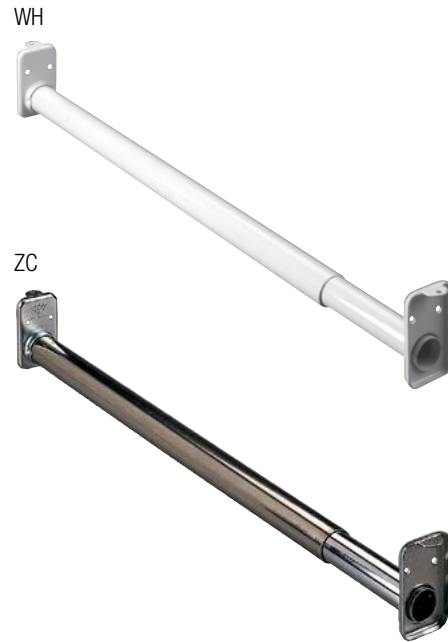

Mounting Flanges

881 CHR Mounting Flange

Finish: Chrome (CHR)

Packed: 50 per carton

Holes: Screw hole for extra mounting strength

Features: For use with 880 oval tubing; for line bore installation; two 5mm pins

Front

Back

Adjustable Closet Rods

KV2 Series Adjustable Closet Rods

Finish: White (WH), Zinc (ZC)
Features: Attached end flanges; hardware included;
 2-1/2" hook drop depth

Pack Configurations			
Standard Pack	10 per carton up to 60"-96" size; 5 per carton for 72"-120" and above		
Builders Pack (BP)	20 per carton		
	KV2 Zinc (ZC)	KV2 White (WH)	KV2BP Zinc (ZC)
Length	Standard Pack	Standard Pack	Builders Pack (BP)
18"-30"	KV2 ZC 18	KV2 WH 18	KV2BP ZC 18
30"- 48"	KV2 ZC 30	KV2 WH 30	KV2BP ZC 30
48"-72"	KV2 ZC 48	KV2 WH 48	-
60"-96"	KV2 ZC 60	KV2 WH 60	-
72"-120"	KV2 ZC 72	KV2 WH 72	-
96"-144"	KV2 ZC 96	-	-

29201 ANO Center Hanger Support

Finish: Anochrome (ANO)
Packed: 12 per carton
Features: Use with installations of 72" or more in width

0020 Series Heavy-Duty Adjustable Closet Rods

Diameter: 1-1/4" outside diameter
Finish: Brushed Nickel (BN), Bronze (BRZ), Chrome (CH), Warm White (WT)
Packed: 6 per carton
Features: Adjustable heavy-duty closet rods are quick and simple to install and create a quality finished look; the rod quickly attaches to included flanges for easy installation, no cutting necessary; hardware included