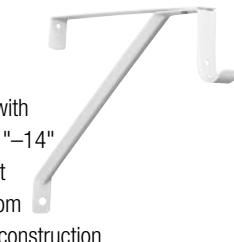

1190 Series Closet Rods and Shelf Brackets

Adjustable Closet Rod and Shelf Brackets

1190 Economy Rod and Shelf Bracket

Finish: Warm White (WT)

Packed: 10 per carton

Hook Depth: 2-1/2"

Features: Holds up to 150 lbs. per pair; use with up to 11"-14" deep shelves; must be installed with wall cleat; 12 gauge steel platform; KV2 compatible

Warm White (WT)
1190BP WT 12

1191 Regular-Duty Adjustable Rod and Shelf Bracket

Finish: Warm White (WT)

Packed: 10 per carton

Hook Depth: 2-1/2"

Features: Holds up to 300 lbs. per pair; KV2 compatible; use with up to 1-3/8" OD closet rods; for 11"-14" deep shelves; install with or without wall cleat; shelf platform is 10" without cleat; 14 gauge steel platform

Warm White (WT)
1191BP WT 12

1192 Regular-Duty Adjustable Rod and Shelf Bracket

Finish: Warm White (WT)

Packed: 10 per carton

Hook Depth: 3"

Features: Holds up to 300 lbs. per pair; use with up to 1-3/8" OD closet rods; for 11"-14" deep shelves; install with or without wall cleat; shelf platform adjusts from 10-1/4"-10-3/4"; 14 gauge steel construction

Warm White (WT)
1192BP WT 12

1194 Heavy-Duty Adjustable Rod and Shelf Bracket

Finish: Cream White (CREAM),
Bright White (WH)

Packed: 10 per carton

Hook Depth: 3"

Features: Holds up to 500 lbs. per pair; use with up to 1-3/8" OD closet rods; for 11"-14" deep shelves; install with or without wall cleat; shelf platform adjusts from 10-1/4" - 10-3/4"; low profile design; 13 gauge steel construction