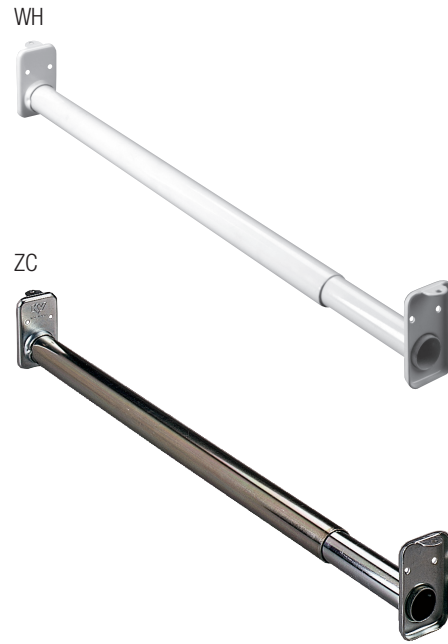

Oval Closet Rods

880 Series Oval Closet Rod

Size: 30mm high x 15mm wide; wall thickness 1.2mm

Finish: Chrome (CHR)

Packed: 10 per carton lengths

Features: Heavy gauge, invisible welded seam

Length	Chrome (CHR)
96"	880 CHR 96
144"	880 CHR 144

Mounting Flanges

881 CHR Mounting Flange

Finish: Chrome (CHR)

Packed: 50 per carton

Holes: Screw hole for extra mounting strength

Features: For use with 880 oval tubing; for line bore installation; two 5mm pins

Front

Back

Adjustable Closet Rods

KV2 Series Adjustable Closet Rods

Finish: White (WH), Zinc (ZC)
Features: Attached end flanges; hardware included;
 2-1/2" hook drop depth

Pack Configurations			
Standard Pack	10 per carton up to 60"-96" size; 5 per carton for 72"-120" and above		
Builders Pack (BP)	20 per carton		
	KV2 Zinc (ZC)	KV2 White (WH)	KV2BP Zinc (ZC)
Length	Standard Pack	Standard Pack	Builders Pack (BP)
18"-30"	KV2 ZC 18	KV2 WH 18	KV2BP ZC 18
30"- 48"	KV2 ZC 30	KV2 WH 30	KV2BP ZC 30
48"-72"	KV2 ZC 48	KV2 WH 48	-
60"-96"	KV2 ZC 60	KV2 WH 60	-
72"-120"	KV2 ZC 72	KV2 WH 72	-
96"-144"	KV2 ZC 96	-	-

29201 ANO Center Hanger Support

Finish: Anochrome (ANO)
Packed: 12 per carton
Features: Use with installations of 72" or more in width

0020 Series Heavy-Duty Adjustable Closet Rods

Diameter: 1-1/4" outside diameter
Finish: Brushed Nickel (BN), Bronze (BRZ), Chrome (CH), Warm White (WT)
Packed: 6 per carton
Features: Adjustable heavy-duty closet rods are quick and simple to install and create a quality finished look; the rod quickly attaches to included flanges for easy installation, no cutting necessary; hardware included