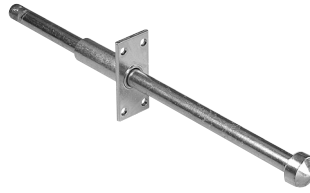

Utility and Coat Hooks

Utility Hooks

1132 ANO Single Prong Utility Hook

Size: 3", 4", 6" and 10"
 Finish: Anochrome (ANO)
 Origin: Made in the USA
 Packed: 12 per carton with screws
 Features: Sturdy hook for commercial use

SKU Number	Length
PKV3 ANO 5-1/2	5-1/2"
PKV3 ANO 10	10"

P1198 ANO Double Prong Utility Hook

Size: 11-3/4" long
 3/8" diameter prongs
 spaced 2.7" apart
 Finish: Anochrome (ANO)
 Origin: Made in the USA
 Packed: 10 per carton
 Features: Double prong utility hooks for storing mops, brooms, shovels, rakes, and more

SKU Number	Length
P1198 ANO	11-3/4"

Garment Hook

2038 CHR and P2038 CHR Coat and Hat Hook

Finish: Chrome (CHR)
 Packed: 2038 CHR - 12 units per carton with screws
 P2038 CHR - 1 per poly bag with header;
 10 per carton
 Features: Classic institutional garment hook;
 coat and hat hook

Non-stock item – minimum order quantities and additional lead time may apply.

Valet Rods, Clothing Carriers and Towel Bars

Hang Rod

753 ANO Telescopic Valet Rod

- Size:** 7/16" diameter rod, extends 5/8"-8-1/4"
Finish: Anochrome (ANO)
Origin: Made in the USA
Packed: 1 per carton with screws; 12 per carton
Features: Extends from 5/8"-8-1/4"; for convenient hanging storage; retract to get it out of the way when not in use