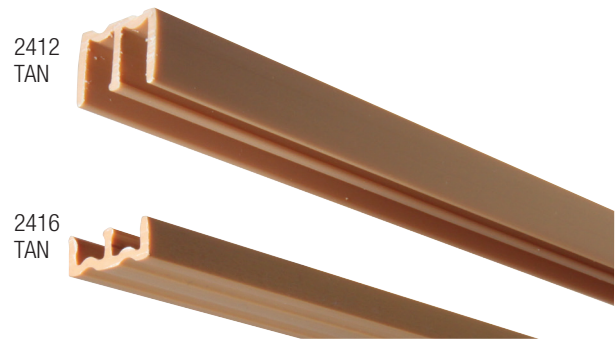

Fiber Track and Guides for Sliding Doors

Fiber Track

2401 FIBRE 72

Size: 1/8" width x 1/2" height x 72" length
Finish: Black
Packed: 1 each

2401

Nylon Guides

2406 Nylon Guide

Size: 1" length x 1/4" width
Packed: 50 per carton

2406

2407 Nylon Guide

Size: 1-3/8" length x 3/8" width
Packed: 50 per carton

2407

Plastic Tracks and Guides for Sliding Doors

Plastic Track and Upper Guides for 1/4" Doors

2412 Series Upper Guides*

Size: 27/32" width x 9/16" height x 144" length
 Finish: Tan (TAN), Gray (GRY), and Walnut (WAL)
 Packed: 1 each

2412 Series Upper Guides	
Product	Finish
2412 GRAY 144	Gray (GRY)
2412 TAN 144	Tan (TAN)
2412 WAL 144	Walnut (WAL)

2416 Series Lower Tracks*

Size: 27/32" width x 5/16" height x 144" length
 Finish: Tan (TAN), Gray (GRY), and Walnut (WAL)
 Packed: 1 each

2416 Series Tracks	
Product	Finish
2416 GRAY 144	Gray (GRY)
2416 TAN 144	Tan (TAN)
2416 WAL 144	Walnut (WAL)

Plastic Track and Upper Guides for 3/4" Doors

2418 TAN 144 Upper Guide

Size: 1-15/16" width x 3/4" height x 144" length
 Finish: Tan (TAN)
 Packed: 1 each