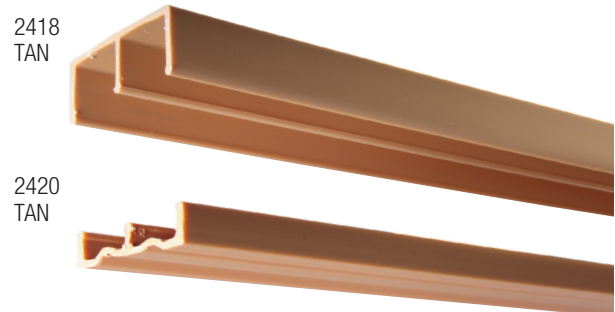

Fiber Track and Guides for Sliding Doors

Fiber Track

2401 FIBRE 72

Size: 1/8" width x 1/2" height x 72" length
Finish: Black
Packed: 1 each

2401

Nylon Guides

2406 Nylon Guide

Size: 1" length x 1/4" width
Packed: 50 per carton

2412 Series Upper Guides	
Product	Finish
2412 GRAY 144	Gray (GRY)
2412 TAN 144	Tan (TAN)
2412 WAL 144	Walnut (WAL)

2416 Series Lower Tracks*

Size: 27/32" width x 5/16" height x 144" length
 Finish: Tan (TAN), Gray (GRY), and Walnut (WAL)
 Packed: 1 each

2416 Series Tracks	
Product	Finish
2416 GRAY 144	Gray (GRY)
2416 TAN 144	Tan (TAN)
2416 WAL 144	Walnut (WAL)

Plastic Track and Upper Guides for 3/4" Doors

2418 TAN 144 Upper Guide

Size: 1-15/16" width x 3/4" height x 144" length
 Finish: Tan (TAN)
 Packed: 1 each

2420 TAN 144 Lower Track

Size: 1-15/16" width x 3/8" height x 144" length
 Finish: Tan (TAN)
 Packed: 1 each

Plastic Door Track Assemblies for Sliding Doors

P2413 1/8" Door Assembly Kits

Size: 48", 60" and 72" lengths
 Finish: Tan (TAN), White (WH)
 Packed: 10 kits per carton