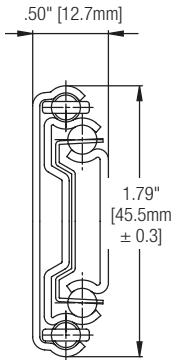

## Features

- 32mm hole pattern
- Lever disconnect for easy drawer removal
- Hold-in detent
- Non-handed design
- Recommended maximum drawer width 24"

**Mounting:** Side

**Action:** Telescopic movement on ball-bearings

## Features

- Soft-close module
- 32mm hole pattern
- Lever disconnect for easy drawer removal
- Non-handed design
- Recommended maximum drawer width 24"

**Mounting:** Side

**Action:** Telescopic movement on ball-bearings

**Load Rating:** 100 lb. class

**Height:** 1.79" [45.5mm]

**Clearance:** .50" + .03" - 0" on each side

**Finish:** Zinc (ZC)

**Profile:**