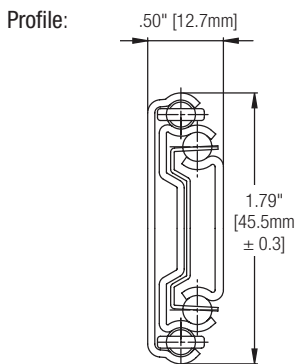

## Features

- 1" over travel for full access to drawer contents
- 32mm hole pattern
- Lever disconnect for easy drawer removal
- Hold-in detent
- Non-handed design
- Recommended maximum drawer width 24"

**Mounting:** Side

**Action:** Telescopic movement on ball-bearings

**Load Rating:** 90 lb. class

**Height:** 1.79" [45.5mm]

**Clearance:** .50" + .03" - 0" on each side

**Finish:** Zinc (ZC), Black (EB)

## Configurations

Bulk (B)	10 Pair and 1 set of instructions per box without screws
<b>GS4205 Zinc (ZC) Finish</b>	
<b>Size</b>	<b>Bulk (B)</b>
250mm	GS4205 10
300mm	GS4205 12
350mm	GS4205 14
400mm	GS4205 16
450mm	GS4205 18
500mm	GS4205 20
550mm	GS4205 22
600mm	GS4205 24
650mm	GS4205 26
700mm	GS4205 28
<b>GS4205 Black (EB) Finish</b>	
250mm	GS4205 EB 10
300mm	GS4205 EB 12
350mm	GS4205 EB 14
400mm	GS4205 EB 16
450mm	GS4205 EB 18
500mm	GS4205 EB 20
550mm	GS4205 EB 22
600mm	GS4205 EB 24
650mm	GS4205 EB 26
700mm	GS4205 EB 28