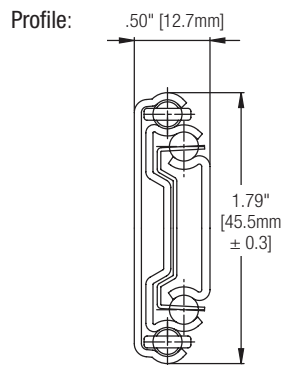

## Features

- 32mm hole pattern
- Lever disconnect for easy drawer removal
- Hold-in detent
- Non-handed design
- Recommended maximum drawer width 24"

**Mounting:** Side

**Action:** Telescopic movement on ball-bearings

**Load Rating:** 100 lb. class

**Height:** 1.79" [45.5mm]

**Clearance:** .50" + .03" - 0" on each side

**Finish:** Zinc (ZC), Black (EB)

## Configurations

Bulk (B)	10 Pair and 1 set of instructions per box without screws
<b>GS4200 Zinc (ZC) Finish</b>	
Size	Bulk (B)
250mm	GS4200 10
300mm	GS4200 12
350mm	GS4200 14
400mm	GS4200 16
450mm	GS4200 18
500mm	GS4200 20
550mm	GS4200 22
600mm	GS4200 24
650mm	GS4200 26
700mm	GS4200 28
<b>GS4200 Black (EB) Finish</b>	
250mm	GS4200 EB 10
300mm	GS4200 EB 12
350mm	GS4200 EB 14
400mm	GS4200 EB 16
450mm	GS4200 EB 18
500mm	GS4200 EB 20
550mm	GS4200 EB 22
600mm	GS4200 EB 24
650mm	GS4200 EB 26
700mm	GS4200 EB 28