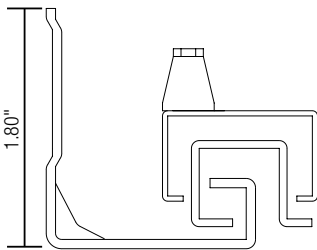

Configurations

Bulk (B)	6 pairs per carton without screws
2070 Zinc (ZC) Finish	
Size	Bulk (B)
9"	KVGS-2070B 9
12"	KVGS-2070B 12
15"	KVGS-2070B 15
18"	KVGS-2070B 18
21"	KVGS-2070B 21

Recommended Fasteners	
	#7 x 5/8" Flat Head Slide Mounting Screws
	#7 x 3/4" Flat Head Front Mounting Clip Screws