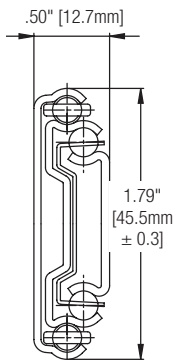

## Features

- 32mm hole pattern
- Lever disconnect for easy drawer removal
- Hold-in detent
- Non-handed design
- Recommended maximum drawer width 24"

**Mounting:** Side

**Action:** Telescopic movement on ball-bearings

### Features

- Push-open feature holds a drawer or tray in the closed position until activated by a slight push
- 32mm hole pattern
- Lever disconnect for easy drawer removal
- Non-handed design
- Recommended maximum drawer width 24"

**Mounting:** Side

**Action:** Telescopic movement on ball-bearings

**Load Rating:** 100 lb. class

**Height:** 1.79" [45.5mm]

**Clearance:** .50" + .03" - 0" on each side

**Finish:** Zinc (ZC)

**Profile:**

### Configurations

Bulk (B)	10 Pair and 1 set of instructions per box without screws
<b>GS4260 Zinc (ZC) Finish</b>	
<b>Size</b>	<b>Bulk (B)</b>
250mm	GS4260 10
300mm	GS4260 12
350mm	GS4260 14
400mm	GS4260 16
450mm	GS4260 18
500mm	GS4260 20
550mm	GS4260 22
600mm	GS4260 24
650mm	GS4260 26
700mm	GS4260 28