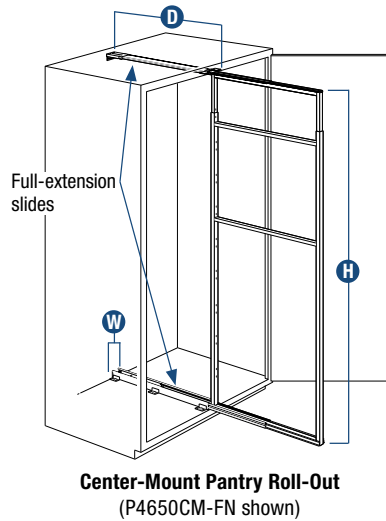

Center-Mount Pantry Roll-Out & Baskets

- Mounted to KV precision ball-bearing slides
- KV Eco-Friendly Frosted Nickel finish
- Center-Mount Baskets (sold separately) mount with four screws (included)
- Basket height can be varied in 3-3/4" increments
- Basket platforms are 1/2" thick Birch veneer with a UV-cured clear coat finish

Stock #	Maximum # of Baskets	Individual Product Dimensions			Platform [Wire/Platform]	Units per Carton	Weight per Carton
		Height H	Width W	Depth D			
CENTER-MOUNT PANTRY ROLL-OUTS							
P1875CM-FN	2	20-1/2" – 22-1/2" [521 – 572 mm]	3-13/16" [97 mm]	22-1/4" [565 mm]	Frosted Nickel*/Birch	1	12.6 lbs. [5.7 kg.]
P2500CM-FN	2	26-3/4" – 28-3/4" [679 – 730 mm]	3-13/16" [97 mm]	22-1/4" [565 mm]	Frosted Nickel*/Birch	1	13.5 lbs. [6.1 kg.]
P4250CM-FN	4	44" – 49-3/8" [1,118 – 1,254 mm]	3-13/16" [97 mm]	22-1/4" [565 mm]	Frosted Nickel*/Birch	1	15.6 lbs. [7.1 kg.]
P4650CM-FN	5	48" – 53-3/8" [1,219 – 1,356 mm]	3-13/16" [97 mm]	22-1/4" [565 mm]	Frosted Nickel*/Birch	1	15.9 lbs. [7.2 kg.]
P5450CM-FN	6	56" – 61-3/8" [1,422 – 1,559 mm]	3-13/16" [97 mm]	22-1/4" [565 mm]	Frosted Nickel*/Birch	1	17 lbs. [7.7 kg.]
CENTER-MOUNT BASKETS							
BP5CM-FNW	–	4-1/8" [105 mm]	5" [127 mm]	20-7/16" [519 mm]	Frosted Nickel*/Birch	2	6.3 lbs. [2.9 kg.]
BP8CM-FNW	–	4-1/8" [105 mm]	8" [203 mm]	20-7/16" [519 mm]	Frosted Nickel*/Birch	2	8.8 lbs. [4.0 kg.]
BP11CM-FNW	–	4-1/8" [105 mm]	11" [279 mm]	20-7/16" [519 mm]	Frosted Nickel*/Birch	2	12.1 lbs. [5.5 kg.]
BP14CM-FNW	–	4-1/8" [105 mm]	14" [356 mm]	20-7/16" [519 mm]	Frosted Nickel*/Birch	2	13.5 lbs. [6.1 kg.]
BP17CM-FNW	–	4-1/8" [105 mm]	17" [432 mm]	20-7/16" [519 mm]	Frosted Nickel*/Birch	2	16 lbs. [7.3 kg.]
BP20CM-FNW	–	4-1/8" [105 mm]	20" [508 mm]	20-7/16" [519 mm]	Frosted Nickel*/Birch	2	17.4 lbs. [7.9 kg.]