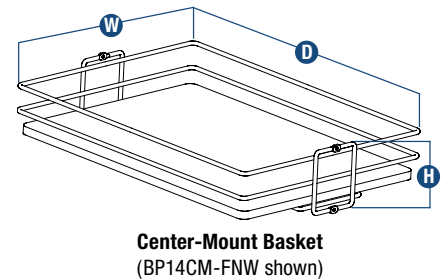

Center-Mount Pantry Roll-Out & Baskets

- Mounted to KV precision ball-bearing slides
- KV Eco-Friendly Frosted Nickel finish
- Center-Mount Baskets (sold separately) mount with four screws (included)
- Basket height can be varied in 3-3/4" increments
- Basket platforms are 1/2" thick Birch veneer with a UV-cured clear coat finish

Stock #	Maximum # of Baskets	Individual Product Dimensions			Platform [Wire/Platform]	Units per Carton	Weight per Carton
		Height H	Width W	Depth D			
CENTER-MOUNT PANTRY ROLL-OUTS							
P1875CM-FN	2	20-1/2" – 22-1/2" [521 – 572 mm]	3-13/16" [97 mm]	22-1/4" [565 mm]	Frosted Nickel*/Birch	1	12.6 lbs. [5.7 kg.]
P2500CM-FN	2	26-3/4" – 28-3/4" [679 – 730 mm]	3-13/16" [97 mm]	22-1/4" [565 mm]	Frosted Nickel*/Birch	1	13.5 lbs. [6.1 kg.]
P4250CM-FN	4	44" – 49-3/8" [1,118 – 1,254 mm]	3-13/16" [97 mm]	22-1/4" [565 mm]	Frosted Nickel*/Birch	1	15.6 lbs. [7.1 kg.]
P4650CM-FN	5	48" – 53-3/8" [1,219 – 1,356 mm]	3-13/16" [97 mm]	22-1/4" [565 mm]	Frosted Nickel*/Birch	1	15.9 lbs. [7.2 kg.]
P5450CM-FN	6	56" – 61-3/8" [1,422 – 1,559 mm]	3-13/16" [97 mm]	22-1/4" [565 mm]	Frosted Nickel*/Birch	1	17 lbs. [7.7 kg.]
CENTER-MOUNT BASKETS							
BP5CM-FNW	–	4-1/8" [105 mm]	5" [127 mm]	20-7/16" [519 mm]	Frosted Nickel*/Birch	2	6.3 lbs. [2.9 kg.]
BP8CM-FNW	–	4-1/8" [105 mm]	8" [203 mm]	20-7/16" [519 mm]	Frosted Nickel*/Birch	2	8.8 lbs. [4.0 kg.]
BP11CM-FNW	–	4-1/8" [105 mm]	11" [279 mm]	20-7/16" [519 mm]	Frosted Nickel*/Birch	2	12.1 lbs. [5.5 kg.]
BP14CM-FNW	–	4-1/8" [105 mm]	14" [356 mm]	20-7/16" [519 mm]	Frosted Nickel*/Birch	2	13.5 lbs. [6.1 kg.]
BP17CM-FNW	–	4-1/8" [105 mm]	17" [432 mm]	20-7/16" [519 mm]	Frosted Nickel*/Birch	2	16 lbs. [7.3 kg.]
BP20CM-FNW	–	4-1/8" [105 mm]	20" [508 mm]	20-7/16" [519 mm]	Frosted Nickel*/Birch	2	17.4 lbs. [7.9 kg.]