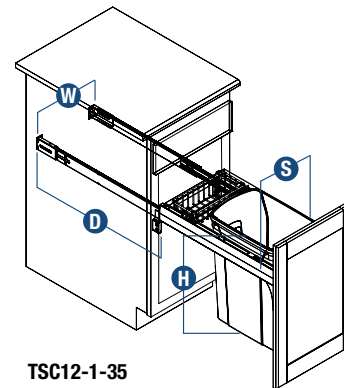

TSC12-1-35

See pages 16-17 for recommended cabinet dimensions and clearances. See page 14 for bin & lid information.

Stock #	Sliding Assembly Width S	Assembled Product Dimensions			Finish	Capacity per Bin	Number of Bins	Units per Carton	Weight per Carton
		Width W	Height* H	Depth D					
SINGLE BIN UNITS									
TSC12-1-35WH	11-5/16" [287 mm]	11-1/2" [292 mm]	17-1/2" [445 mm]	23-3/16" [589 mm]	White	35 qt.	1	1	13.9 lbs. [6.3 kg.]
TSC12-1-35PT	11-5/16" [287 mm]	11-1/2" [292 mm]	17-1/2" [445 mm]	23-3/16" [589 mm]	Platinum	35 qt.	1	1	13.9 lbs. [6.3 kg.]
TSC15-1-35WH	14-5/16" [364 mm]	14-1/2" [368 mm]	17-1/2" [445 mm]	23-3/16" [589 mm]	White	35 qt.	1	1	14.7 lbs. [6.7 kg.]
TSC15-1-35PT	14-5/16" [364 mm]	14-1/2" [368 mm]	17-1/2" [445 mm]	23-3/16" [589 mm]	Platinum	35 qt.	1	1	14.7 lbs. [6.7 kg.]
TSC15-1-50WH	14-5/16" [364 mm]	14-1/2" [368 mm]	21-5/8" [549 mm]	23-3/16" [589 mm]	White	50 qt.	1	1	15.7 lbs. [7.1 kg.]
TSC15-1-50PT	14-5/16" [364 mm]	14-1/2" [368 mm]	21-5/8" [549 mm]	23-3/16" [589 mm]	Platinum	50 qt.	1	1	15.7 lbs. [7.1 kg.]
DOUBLE BIN UNITS									
TSC15-2-35WH	14-13/16" [376 mm]	15" [381 mm]	17-1/2" [445 mm]	23-3/16" [589 mm]	White	35 qt.	2	1	14.9 lbs. [6.8 kg.]
TSC15-2-35PT	14-13/16" [376 mm]	15" [381 mm]	17-1/2" [445 mm]	23-3/16" [589 mm]	Platinum	35 qt.	2	1	14.9 lbs. [6.8 kg.]
TSC18-2-35WH	17-5/16" [440 mm]	17-1/2" [445 mm]	17-1/2" [445 mm]	23-3/16" [589 mm]	White	35 qt.	2	1	15.6 lbs. [7.1 kg.]
TSC18-2-35PT	17-5/16" [440 mm]	17-1/2" [445 mm]	17-1/2" [445 mm]	23-3/16" [589 mm]	Platinum	35 qt.	2	1	15.6 lbs. [7.1 kg.]

* If using lid, add 3/4". 30 lbs. maximum per bin, not to exceed 80 lbs. total weight. Not intended for bulk storage.