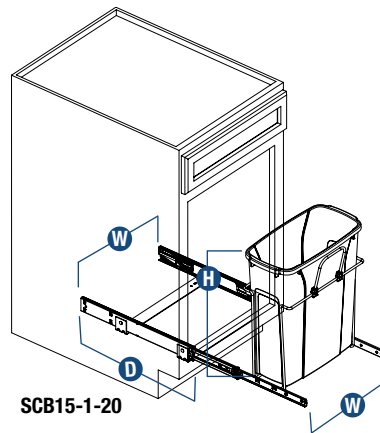

Stock #	Sliding Assembly Width <b>S</b>	Assembled Product Dimensions			Finish [Hardware/Bin]	Capacity per Bin	Number of Bins	Units per Carton	Weight per Carton
		Width <b>W</b>	Height* <b>H</b>	Depth <b>D</b>					
<b>SINGLE BIN UNITS</b>									
SCB9-1-20PT	8-3/8" [218 mm]	8-3/8" [213 mm]	17-5/16" [440 mm]	20-1/8" [511 mm]	Frosted Nickel**/Platinum	20 qt.	1	1	11.5 lbs. [5.2 kg.]
SCB9-1-20WH	8-3/8" [218 mm]	8-3/8" [213 mm]	17-5/16" [440 mm]	20-1/8" [511 mm]	White/White	20 qt.	1	1	11.5 lbs. [5.2 kg.]
SCB10-1-35PT	9-5/8" [244 mm]	9-5/8" [244 mm]	18-13/16" [478 mm]	20-1/8" [511 mm]	Frosted Nickel**/Platinum	35 qt.	1	1	10.5 lbs. [4.8 kg.]
SCB10-1-35WH	9-5/8" [244 mm]	9-5/8" [244 mm]	18-13/16" [478 mm]	20-1/8" [511 mm]	White/White	35 qt.	1	1	10.5 lbs. [4.8 kg.]
SCB12-1-50PT	11-3/8" [299 mm]	11-3/8" [299 mm]	22-7/8" [581 mm]	20-1/8" [511 mm]	Frosted Nickel**/Platinum	50 qt.	1	1	11.5 lbs. [5.2 kg.]
SCB12-1-50WH	11-3/8" [299 mm]	11-3/8" [299 mm]	22-7/8" [581 mm]	20-1/8" [511 mm]	White/White	50 qt.	1	1	11.5 lbs. [5.2 kg.]
SCB15-1-20PT	14-3/8" [365 mm]	14-3/8" [365 mm]	17-5/16" [440 mm]	16" [406 mm]	Frosted Nickel**/Platinum	20 qt.	1	1	10.7 lbs. [4.9 kg.]
SCB15-1-20WH	14-3/8" [365 mm]	14-3/8" [365 mm]	17-5/16" [440 mm]	16" [406 mm]	White/White	20 qt.	1	1	10.7 lbs. [4.9 kg.]
<b>DOUBLE BIN UNITS</b>									
SCB12-2-27WH	11" [279 mm]	11-3/8" [299 mm]	18-3/4" [476 mm]	22" [558 mm]	White/White	27 qt.	2	1	14.0 lbs. [6.4 kg.]
SCB12-2-27PT	11" [279 mm]	11-3/8" [299 mm]	18-3/4" [476 mm]	22" [558 mm]	Frosted Nickel**/Platinum	27 qt.	2	1	14.0 lbs. [6.4 kg.]
SCB15-2-20PT	14-3/8" [365 mm]	14-3/8" [365 mm]	17-5/16" [440 mm]	20-1/8" [511 mm]	Frosted Nickel**/Platinum	20 qt.	2	1	18.1 lbs. [8.2 kg.]
SCB15-2-20WH	14-3/8" [365 mm]	14-3/8" [365 mm]	17-5/16" [440 mm]	20-1/8" [511 mm]	White/White	20 qt.	2	1	18.1 lbs. [8.2 kg.]
SCB15-2-35PT	14-3/8" [365 mm]	14-3/8" [365 mm]	18-13/16" [478 mm]	22" [558 mm]	Frosted Nickel**/Platinum	35 qt.	2	1	19.7 lbs. [8.9 kg.]
SCB15-2-35WH	14-3/8" [365 mm]	14-3/8" [365 mm]	18-13/16" [478 mm]	22" [558 mm]	White/White	35 qt.	2	1	19.7 lbs. [8.9 kg.]
<b>TRIPLE BIN UNITS</b>									
SCB15-3-20WH	14-3/8" [365 mm]	14-3/8" [365 mm]	17-9/16" [446 mm]	22" [558 mm]	White/White	20 qt.	3	1	17.3 lbs. [7.8 kg.]
SCB15-3-20PT	14-3/8" [365 mm]	14-3/8" [365 mm]	17-9/16" [446 mm]	22" [558 mm]	Frosted Nickel**/Platinum	20 qt.	3	1	17.3 lbs. [7.8 kg.]
<b>FOUR BIN UNITS</b>									
SCB24-4-27WH	23-3/8" [603 mm]	23-3/8" [603 mm]	19" [482 mm]	22" [558 mm]	White/White	27 qt.	4	1	18.8 lbs. [8.5 kg.]
SCB24-4-27PT	23-3/8" [603 mm]	23-3/8" [603 mm]	19" [482 mm]	22" [558 mm]	Frosted Nickel**/Platinum	27 qt.	4	1	18.8 lbs. [8.5 kg.]