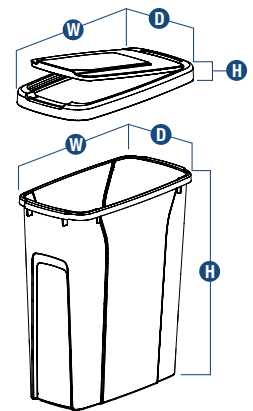

Replacement Bins & Lids

Stock #	Dimensions			Finish	Description	Units per Carton	Weight per Carton
	Width W	Height* H	Depth D				
BINS							
QT20PB-WH	14-1/4" [362 mm]	16" [406 mm]	7-1/4" [184 mm]	White	20 qt.	6	12 lbs. [5.4 kg.]
QT20PB-PT	14-1/4" [362 mm]	16" [406 mm]	7-1/4" [184 mm]	Platinum	20 qt.	6	12 lbs. [5.4 kg.]
QT27PB-W	10-5/8" [270 mm]	17-3/4" [451 mm]	10-5/8" [270 mm]	White	27 qt.	10	17.4 lbs. [7.9 kg.]
QT27PB-PT	10-5/8" [270 mm]	17-3/4" [451 mm]	10-5/8" [270 mm]	Platinum	27 qt.	10	17.4 lbs. [7.9 kg.]
QT32PB-W	14" [356 mm]	20" [508 mm]	11-3/4" [298 mm]	White	32 qt.	1	4 lbs. [1.8 kg.]
QT35PB-WH	14-1/4" [362 mm]	17-1/2" [445 mm]	9-3/16" [233 mm]	White	35 qt.	6	14 lbs. [6.4 kg.]
QT35PB-PT	14-1/4" [362 mm]	17-1/2" [445 mm]	9-3/16" [233 mm]	Platinum	35 qt.	6	14 lbs. [6.4 kg.]
QT50PB-W	15-3/8" [391 mm]	21-3/8" [542 mm]	11-1/8" [283 mm]	White	50 qt.	8	20 lbs. [9.1 kg.]
QT50PB-P	15-3/8" [391 mm]	21-3/8" [542 mm]	11-1/8" [283 mm]	Platinum	50 qt.	8	20 lbs. [9.1 kg.]
LIDS							
QT20LB-WH	14-1/2" [368 mm]	*	7-7/16" [189 mm]	White	Fits 20 qt.	1	2 lbs. [0.9 kg.]
QT20LB-PT	14-1/2" [368 mm]	*	7-7/16" [189 mm]	Platinum	Fits 20 qt.	1	2 lbs. [0.9 kg.]
QT35LB-WH	14-1/2" [368 mm]	*	9-9/16" [243 mm]	White	Fits 35 qt.	1	2 lbs. [0.9 kg.]
QT35LB-PT	14-1/2" [368 mm]	*	9-9/16" [243 mm]	Platinum	Fits 35 qt.	1	2 lbs. [0.9 kg.]