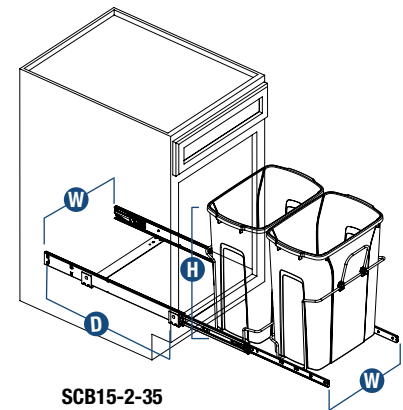

Stock #	Sliding Assembly Width <b>S</b>	Assembled Product Dimensions			Finish [Hardware/Bin]	Capacity per Bin	Number of Bins	Units per Carton	Weight per Carton
		Width <b>W</b>	Height* <b>H</b>	Depth <b>D</b>					
<b>SINGLE BIN UNITS</b>									
SCB9-1-20PT	8-3/8" [218 mm]	8-3/8" [213 mm]	17-5/16" [440 mm]	20-1/8" [511 mm]	Frosted Nickel**/Platinum	20 qt.	1	1	11.5 lbs. [5.2 kg.]
SCB9-1-20WH	8-3/8" [218 mm]	8-3/8" [213 mm]	17-5/16" [440 mm]	20-1/8" [511 mm]	White/White	20 qt.	1	1	11.5 lbs. [5.2 kg.]
SCB10-1-35PT	9-5/8" [244 mm]	9-5/8" [244 mm]	18-13/16" [478 mm]	20-1/8" [511 mm]	Frosted Nickel**/Platinum	35 qt.	1	1	10.5 lbs. [4.8 kg.]
SCB10-1-35WH	9-5/8" [244 mm]	9-5/8" [244 mm]	18-13/16" [478 mm]	20-1/8" [511 mm]	White/White	35 qt.	1	1	10.5 lbs. [4.8 kg.]
SCB12-1-50PT	11-3/8" [299 mm]	11-3/8" [299 mm]	22-7/8" [581 mm]	20-1/8" [511 mm]	Frosted Nickel**/Platinum	50 qt.	1	1	11.5 lbs. [5.2 kg.]
SCB12-1-50WH	11-3/8" [299 mm]	11-3/8" [299 mm]	22-7/8" [581 mm]	20-1/8" [511 mm]	White/White	50 qt.	1	1	11.5 lbs. [5.2 kg.]
SCB15-1-20PT	14-3/8" [365 mm]	14-3/8" [365 mm]	17-5/16" [440 mm]	16" [406 mm]	Frosted Nickel**/Platinum	20 qt.	1	1	10.7 lbs. [4.9 kg.]
SCB15-1-20WH	14-3/8" [365 mm]	14-3/8" [365 mm]	17-5/16" [440 mm]	16" [406 mm]	White/White	20 qt.	1	1	10.7 lbs. [4.9 kg.]
<b>DOUBLE BIN UNITS</b>									
SCB12-2-27WH	11" [279 mm]	11-3/8" [299 mm]	18-3/4" [476 mm]	22" [558 mm]	White/White	27 qt.	2	1	14.0 lbs. [6.4 kg.]
SCB12-2-27PT	11" [279 mm]	11-3/8" [299 mm]	18-3/4" [476 mm]	22" [558 mm]	Frosted Nickel**/Platinum	27 qt.	2	1	14.0 lbs. [6.4 kg.]
SCB15-2-20PT	14-3/8" [365 mm]	14-3/8" [365 mm]	17-5/16" [440 mm]	20-1/8" [511 mm]	Frosted Nickel**/Platinum	20 qt.	2	1	18.1 lbs. [8.2 kg.]
SCB15-2-20WH	14-3/8" [365 mm]	14-3/8" [365 mm]	17-5/16" [440 mm]	20-1/8" [511 mm]	White/White	20 qt.	2	1	18.1 lbs. [8.2 kg.]
SCB15-2-35PT	14-3/8" [365 mm]	14-3/8" [365 mm]	18-13/16" [478 mm]	22" [558 mm]	Frosted Nickel**/Platinum	35 qt.	2	1	19.7 lbs. [8.9 kg.]
SCB15-2-35WH	14-3/8" [365 mm]	14-3/8" [365 mm]	18-13/16" [478 mm]	22" [558 mm]	White/White	35 qt.	2	1	19.7 lbs. [8.9 kg.]
<b>TRIPLE BIN UNITS</b>									
SCB15-3-20WH	14-3/8" [365 mm]	14-3/8" [365 mm]	17-9/16" [446 mm]	22" [558 mm]	White/White	20 qt.	3	1	17.3 lbs. [7.8 kg.]
SCB15-3-20PT	14-3/8" [365 mm]	14-3/8" [365 mm]	17-9/16" [446 mm]	22" [558 mm]	Frosted Nickel**/Platinum	20 qt.	3	1	17.3 lbs. [7.8 kg.]
<b>FOUR BIN UNITS</b>									
SCB24-4-27WH	23-3/8" [603 mm]	23-3/8" [603 mm]	19" [482 mm]	22" [558 mm]	White/White	27 qt.	4	1	18.8 lbs. [8.5 kg.]
SCB24-4-27PT	23-3/8" [603 mm]	23-3/8" [603 mm]	19" [482 mm]	22" [558 mm]	Frosted Nickel**/Platinum	27 qt.	4	1	18.8 lbs. [8.5 kg.]