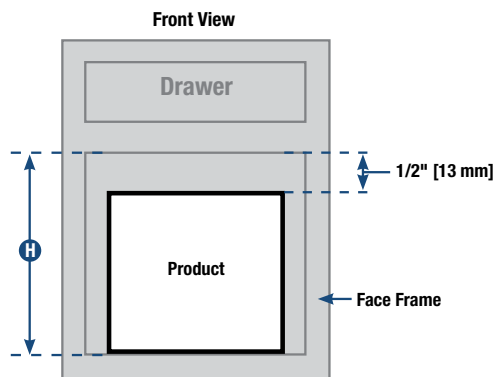

* If using lid, add 3/4".

Dimensions shown are recommended minimum cabinet dimensions and clearances.

Example of Face Frame Cabinet Application