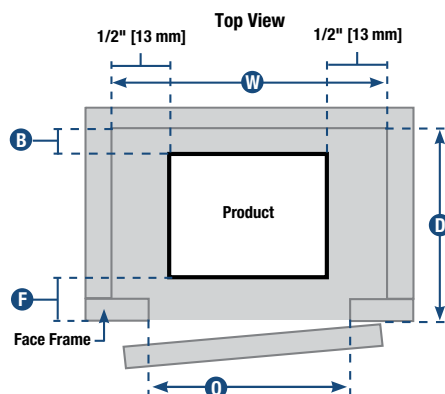

* If using lid, add 3/4".

Dimensions shown are recommended minimum cabinet dimensions and clearances.

Example of Face Frame Cabinet Application