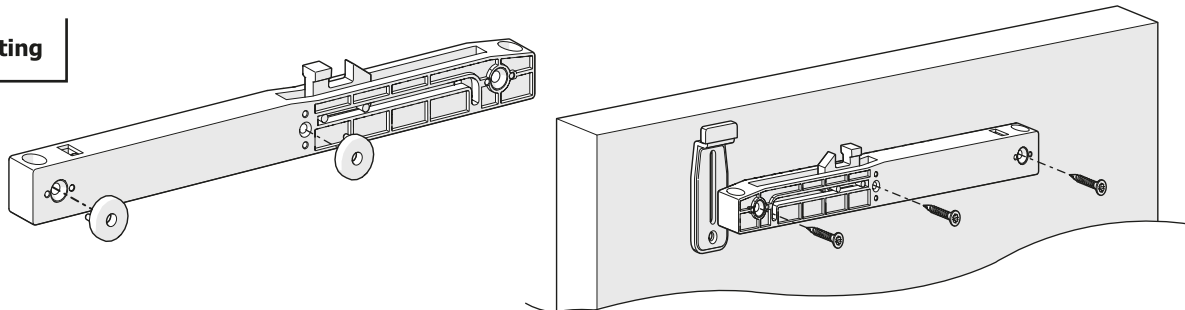

Parts

Ø3,5 x 16mm

Recommended Screw

Ø3,5 x 25mm

A mm	22mm	1mm	22mm	4mm	1mm	1,5mm	1,5mm
HANDLE MODEL	<p>Conex "Y" Handle</p>	<p>Handle with Slot</p>	<p>Concave Handle</p>	<p>Conex "U" Handle</p>	<p>Flat "U" Handle</p>	<p>Side Stich with Slot</p>	<p>Flat Side Stick</p>

Mounting

Door Thickness	Slide		Slide	
	A	B	A	B
16 mm	35	35	35	42
18 mm	37	37	37	42
22 mm	41	41	41	42