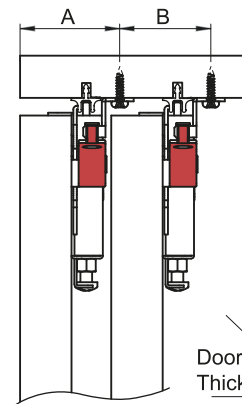

Parts

Ø3,5 x 16mm

Recommended Screw

Ø3,5 x 25mm

A mm	22mm	1mm	22mm	4mm	1mm	1,5mm	1,5mm
HANDLE MODEL	<p>Conex "Y" Handle</p>	<p>Handle with Slot</p>	<p>Concave Handle</p>	<p>Conex "U" Handle</p>	<p>Flat "U" Handle</p>	<p>Side Stich with Slot</p>	<p>Flat Side Stick</p>

Mounting

Door Thickness	Slide		Slide	
	A	B	A	B
16 mm	35	35	35	42
18 mm	37	37	37	42
22 mm	41	41	41	42