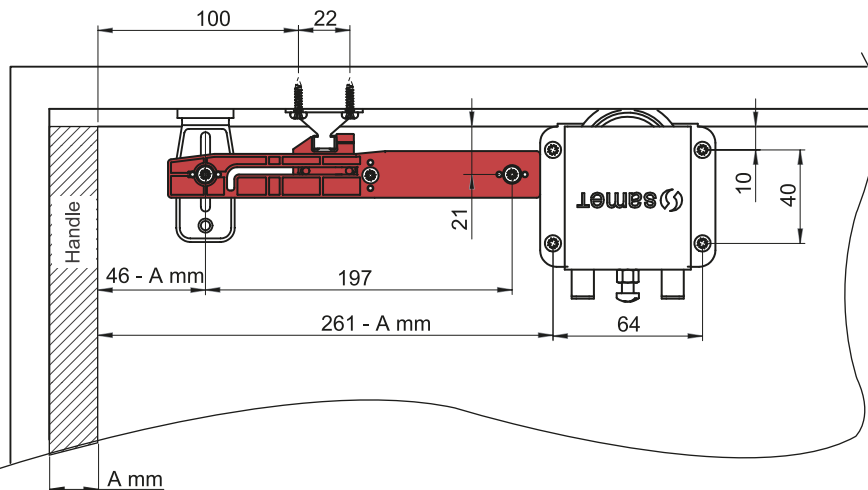

Parts

Ø3,5 x 16mm

Recommended Screw

Ø3,5 x 25mm

A mm	22mm	1mm	22mm	4mm	1mm	1,5mm	1,5mm
HANDLE MODEL	<p>Conex "Y" Handle</p>	<p>Handle with Slot</p>	<p>Concave Handle</p>	<p>Conex "U" Handle</p>	<p>Flat "U" Handle</p>	<p>Side Stich with Slot</p>	<p>Flat Side Stick</p>

Mounting

Door Thickness	Slide		Slide	
	A	B	A	B
16 mm	35	35	35	42
18 mm	37	37	37	42
22 mm	41	41	41	42