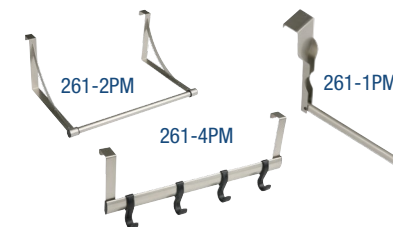

- Slide-Thru™ feature: Hangers slide through without obstruction
- Closet Poles snap into place: Easy and fast installation—no screws required
- Brackets hold Up To 1,000 lbs. per pair: Brackets support shelves 11"-15" deep

- Brushed Nickel
- Bronze
- Chrome
- White

0047

Shelf Bracket Screws

- Finishes available to match Shelf & Rod Brackets

- Bronze
- White
- Chrome

RP0020

Heavy-Duty Adjustable Closet Rods

- Material wall thickness: 1.25mm
- Poles adjust 30" to 120"
- 1-1/4" diameter

- Brushed Nickel
- Bronze
- Chrome
- White

0010

Closet Pole Sockets

- Packed in pairs
- For 1-5/16" diameter poles
- Mounting hardware included

- Brushed Nickel
- Bronze
- Chrome
- Oak
- White

Over-the-Door Program

- Fits door sizes of 1-3/8" and 1-3/4" thickness
- Easy to install

- Platinum