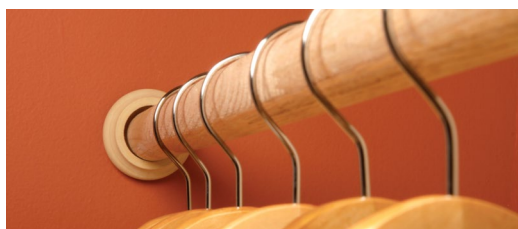

Closet Hardware

Retail Sell Sheet

0495

Heavy-Duty Shelf & Rod Brackets

- Holds up to 1,000 lbs. per pair
- Slide-Thru™ feature
- Poles snap into place

- Brushed Nickel
- Bronze
- Chrome
- Platinum
- White

Closet-Pro HD™ organizational products maximize the storage space in any size and style of closet, from small coat storage to a large master suite walk-in. The shelf and rod brackets offer Slide-Thru™ features so hangers slide through without obstruction. The brackets hold up to 1,000 lbs. per pair, giving a steady and strong support for any kind of storage. Installation is fast and easy with the poles snapping in place—no screws are required. All components are available in a variety of upscale finishes. Finally, adding the closet pole end caps will create a clean and finished look in any closet.

- Slide-Thru™ feature: Hangers slide through without obstruction
- Closet Poles snap into place: Easy and fast installation—no screws required
- Brackets hold Up To 1,000 lbs. per pair: Brackets support shelves 11"-15" deep

0015

Heavy-Duty Cut-to-Fit Closet Poles

- 1-5/16" diameter
- "Double-thick" 1.5mm walls
- Cut-to-Fit

- Brushed Nickel
- Bronze
- Chrome
- Oak
- White

0017

Closet Pole End Caps

- Packed in pairs
- Covers up pole ends
- Keeps hangers from sliding off
- Set screw holds cap in place

- Brushed Nickel
- Bronze
- Chrome
- White

0047

Shelf Bracket Screws

- Finishes available to match Shelf & Rod Brackets

- Bronze
- White
- Chrome

RP0020

Heavy-Duty Adjustable Closet Rods

- Material wall thickness: 1.25mm
- Poles adjust 30" to 120"
- 1-1/4" diameter