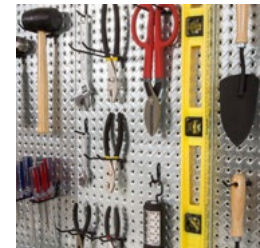

- Steel Shelf Edge: Strengthens shelf and prevents sagging
- Heavy-Duty Shelf Brackets: Holds up to 250 to 500 lbs. each
- Heavy-Duty Standards and Hang Track: Hang track holds up to 2,000 lbs.
- Diamond Plate Design: Adds distinctive styling to workshops and garages

0201 &
0221-40PM

Wall Standards & Hang Track

- Hang Track holds up to 2,000 lbs.
- Heavy-duty
- 1" Vertical Adjustability
- Makes installation easier than a traditional installation

Platinum

0220-48PM

Shelf Edge

- Strengthens shelves and prevents sagging
- Use with 3/4" shelving

Platinum

Steel Pegboard

- Rust-resistant, galvanized finish
- Fits all standard peg hook accessories
- Sizes: 16" x 16", 16" x 32", 16" x 48"

Galvanized

0204

0202

0203

Shelf Brackets

- Shelf brackets (0202) hold up to 250 lbs. each
- Supported brackets (0203) hold up to 500 lbs. each

Platinum

HEAVYWEIGHT™ Peg Hooks