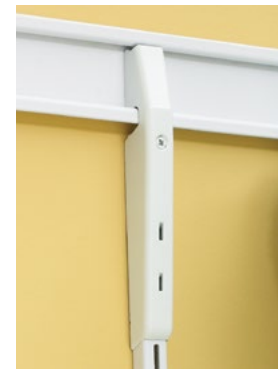

All-Purpose Series Shelving System

Retail Sell Sheet

Organize an entire room in minutes—simply the fastest, easiest way to align standards and install hassle-free shelving. KV® Easy Installation Hang Rail works with the two most popular Knappe & Vogt® Standard & Bracket styles - All-Purpose and Designer. Mark your studs, level the hang rail, screw the hang rail to the wall, and you are ready to hang up whatever configuration of shelving meets your needs. And when your needs change, it's quick and easy to change your shelving too.

- Holds up to 320 lbs. per pair of brackets
- Single slot design
- Adjustable in 1" increments
- Works with or without KV Easy Installation Hang Rail

80 ANO

80 ALM

7980

80 Series Wall Standards

- Single slot design
- Can be mounted to most wall types
- Sizes: 12", 18", 24", 36", 48", 60", 72", 84", 96"

Standard Links

- Attaches KV 80 Series Standards to Hang Rail
- Hardware included

■ Titanium ■ White

- Almond
- Anochrome
- Black
- White
- Brass-look
- Brown
- Titanium

79 TI & 79 WH

Hang Rail

- Hardened Steel construction
- Rigid profile design prevents twisting and bowing
- Use with KV 80/180 and KV 82/182 Series Shelving Systems
- Mount to most wall types and bare studs
- Sizes: 48", 80" (can cut to fit)

■ Titanium ■ White

Easy Installation

Brackets

- Holds up to 320 lbs. per pair
- Sizes: 4", 6", 8", 10", 12", 14", 16", 18", 20"
- Adjustable in 1" increments

- Almond
- Anochrome
- Black
- Brass-look
- Brown
- Titanium
- White