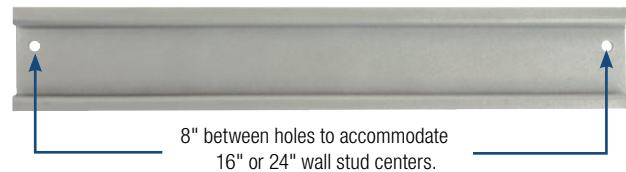

All-Purpose Series Shelving System

Retail Sell Sheet

Organize an entire room in minutes—simply the fastest, easiest way to align standards and install hassle-free shelving. KV® Easy Installation Hang Rail works with the two most popular Knappe & Vogt® Standard & Bracket styles - All-Purpose and Designer. Mark your studs, level the hang rail, screw the hang rail to the wall, and you are ready to hang up whatever configuration of shelving meets your needs. And when your needs change, it's quick and easy to change your shelving too.

- Holds up to 320 lbs. per pair of brackets
- Single slot design
- Adjustable in 1" increments
- Works with or without KV Easy Installation Hang Rail

80 ANO

80 ALM

7980

80 Series Wall Standards

- Single slot design
- Can be mounted to most wall types
- Sizes: 12", 18", 24", 36", 48", 60", 72", 84", 96"

Standard Links

- Attaches KV 80 Series Standards to Hang Rail
- Hardware included

■ Titanium ■ White

- Almond
- Anochrome
- Black
- White
- Brass-look
- Brown
- Titanium

79 TI & 79 WH

Hang Rail

- Hardened Steel construction
- Rigid profile design prevents twisting and bowing
- Use with KV 80/180 and KV 82/182 Series Shelving Systems
- Mount to most wall types and bare studs
- Sizes: 48", 80" (can cut to fit)

■ Titanium ■ White

Easy Installation

Brackets

- Holds up to 320 lbs. per pair
- Sizes: 4", 6", 8", 10", 12", 14", 16", 18", 20"
- Adjustable in 1" increments

- Almond
- Anochrome
- Black
- Brass-look
- Brown
- Titanium
- White