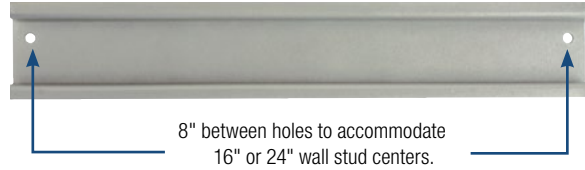

7982

Standard Links

- Attaches KV 82 Series Standards to Hang Rail
- Hardware included

82 ALM

82 BLK

82 Series Wall Standards

- Double slot design
- Can be mounted to most wall types
- Sizes: 16.5", 28", 39", 48", 63", 78", 94"

Easy Installation

Level

Hang

Assemble

79 Series

Hang Rail

- Hardened Steel construction
- Rigid profile design prevents twisting and bowing
- Use with KV 80/180 and KV 82/182 Series Shelving Systems
- Mount to most wall types and bare studs
- Sizes: 48", 80" (can cut to fit)

Titanium White

Accessories

182BE

"Bookends"

- Adjustable in 1-1/4" increments
- Sizes: 7", 9", 10-1/2"
- Sold in pairs

White

182 DP LCTR/JNR

Shelf Locator/Joiner