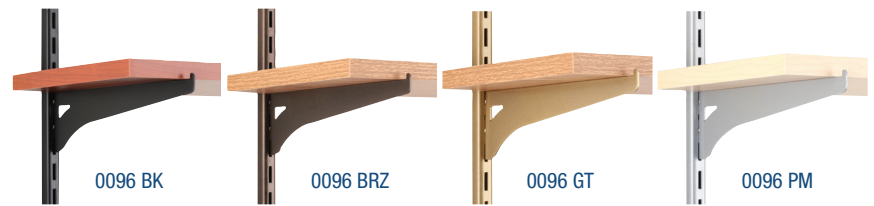

Single Track Shelf System

John Sterling™

The John Sterling™ Single Track Shelf System offers a tough powder coat finish to give lasting beauty and durability. With six different finishes, there is a variety of options to accent any room or space. The shelf brackets tap down and lock in place for fast and easy installation. With 1-inch adjustable brackets, there are multiple ways to style and design your system. The single track upright standards provide good weight load capacity for a great price.

- Accent Any Room: Six different finishes offer a variety of options for any space
- Durability: Tough powder coat finish offer lasting beauty and durability
- Easy and Fast Installation: Shelf brackets tap down and lock in place for quick set up

Wood Shelf Brackets

- Adjustable in 1" increments
- Easy to install
- Sizes: 6", 8", 10", 12", 16"

- | | |
|------------|------------|
| ■ Black | ■ Platinum |
| ■ Bronze | ■ White |
| ■ Goldtone | ■ Zinc |

0095 BZ 0095 ZC

Single Track Wall Standards

- Single track standards provide good weight load capacity
- Sizes: 24", 36", 48", 60", 72"
- Available in 1/2" depth

- | | |
|------------|------------|
| ■ Black | ■ Platinum |
| ■ Bronze | ■ White |
| ■ Goldtone | ■ Zinc |