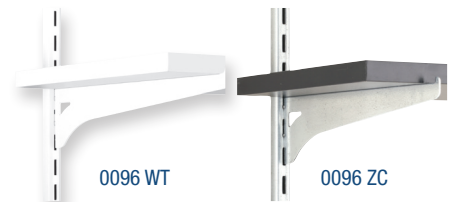

Single Track Shelf System

John Sterling™

The John Sterling™ Single Track Shelf System offers a tough powder coat finish to give lasting beauty and durability. With six different finishes, there is a variety of options to accent any room or space. The shelf brackets tap down and lock in place for fast and easy installation. With 1-inch adjustable brackets, there are multiple ways to style and design your system. The single track upright standards provide good weight load capacity for a great price.

Wood Shelf Brackets

- Adjustable in 1" increments
- Easy to install
- Sizes: 6", 8", 10", 12", 16"

- | | |
|------------|------------|
| ■ Black | ■ Platinum |
| ■ Bronze | ■ White |
| ■ Goldtone | ■ Zinc |

0095 BZ 0095 ZC

Single Track Wall Standards

- Single track standards provide good weight load capacity
- Sizes: 24", 36", 48", 60", 72"
- Available in 1/2" depth

- | | |
|------------|------------|
| ■ Black | ■ Platinum |
| ■ Bronze | ■ White |
| ■ Goldtone | ■ Zinc |

0098 WH

Euro-Trak™ Wall Standards

- Euro-Trak™ standards provide good weight load capacity
- Sizes: 24", 36", 48", 72"
- Available in 5/8" depth

- | |
|---------|
| ■ White |
|---------|

PB-0098 BRZ

PB-0098 WT