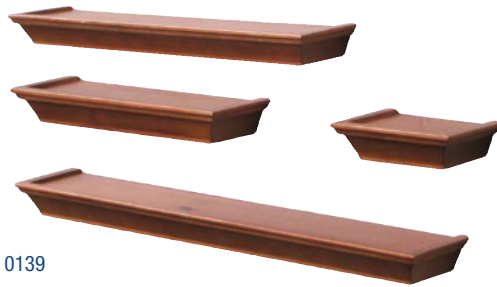

### Wood Wall Accent Kits (3-Piece Frame Cube Kit)

- Sizes: 9-1/8" x 9-1/8" x 4-1/2", 10" x 18" x 4-1/2"
- Holds 50 lbs. each

 Black

245

### Wood Wall Accent Kits (2-Piece L-Shaped Shelving Kit)

- Sizes: 21-1/4" x 12-1/2" x 5"
- Holds 50 lbs. each

 Black

0139