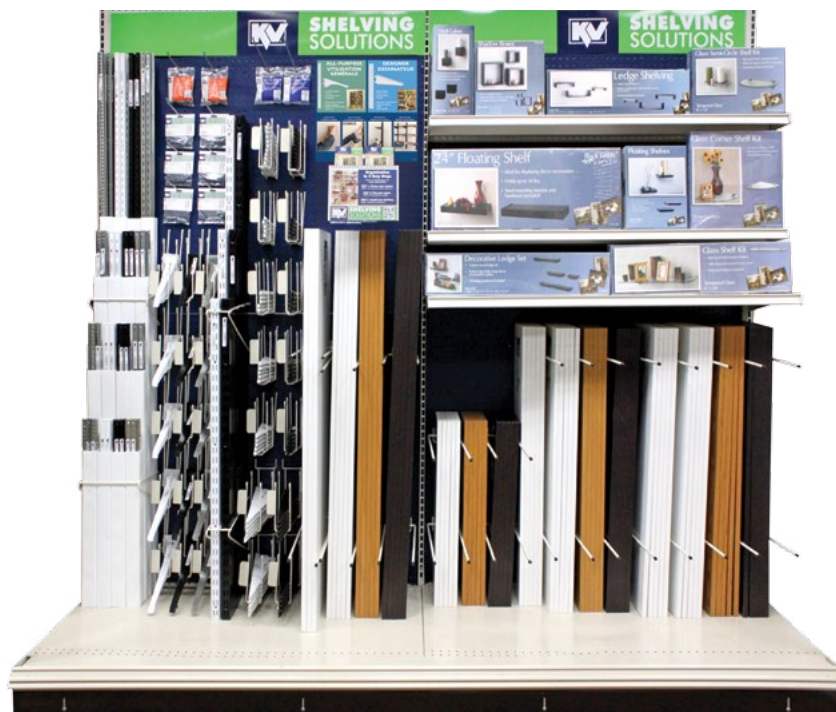

- 18" x 23.63" x 5.63"
- Holds 50 lbs.

■ Satin Nickel

89-WH-10824  
Rectangular Glass Shelf Kits

- Sizes: 6" x 18", 8" x 24"
- Holds 25 lbs.

■ Chrome

■ White

KT-0134-618ZSN  
Wave Glass Kit

- 6" x 18"
- Holds 25 lbs.

# Planograms

---

Note: Planograms are shown for demonstration purposes only. Please see your sales representative to have a planogram customized to fit your needs.

8 ft. Decorative Shelving sample planogram (shown with Garment Hook Program).