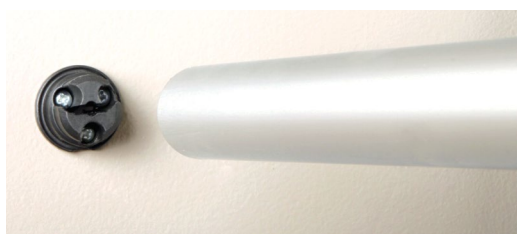

Heavy-Duty Adjustable Closet Rods

Retail Sell Sheet

The Closet-Pro HD™ Adjustable Closet Rods can be used for wall mounting or shelf and rod bracket installations. They can be mounted directly to the wall, mounted onto standard closet cleat boards or used in concert with a variety of Closet-Pro HD shelf and rod brackets.

The versatility of this product can accommodate spans from 30" to 120", perfect for custom closets. The integrated end cap sockets ensure a nearly effortless installation.

Available in four durable finishes including: Warm White Powder Coat, Bronze Powder Coat, Plated Chrome and Plated Brushed Nickel.

- Heavy-duty construction
- Poles adjust 30" to 48", 48" to 72", or 72" to 120"
- Can be mounted directly to wall or cleat with included end caps or with Closet-Pro HD Shelf & Rod Brackets
- Easily snaps into RP-0495 Series Brackets
- Material wall thickness: 1.25mm
- 1-1/4" outside diameter
- Four durable finishes
- All mounting hardware included
- Easy to install
- Easy to merchandise