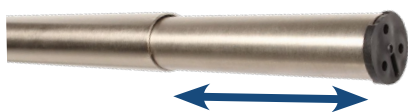

Heavy-Duty Adjustable Closet Rods

Retail Sell Sheet

The Closet-Pro HD™ Adjustable Closet Rods can be used for wall mounting or shelf and rod bracket installations. They can be mounted directly to the wall, mounted onto standard closet cleat boards or used in concert with a variety of Closet-Pro HD shelf and rod brackets.

The versatility of this product can accommodate spans from 30" to 120", perfect for custom closets. The integrated end cap sockets ensure a nearly effortless installation.

Available in four durable finishes including: Warm White Powder Coat, Bronze Powder Coat, Plated Chrome and Plated Brushed Nickel.

- Heavy-duty construction
- Poles adjust 30" to 48", 48" to 72", or 72" to 120"
- Can be mounted directly to wall or cleat with included end caps or with Closet-Pro HD Shelf & Rod Brackets
- Easily snaps into RP-0495 Series Brackets
- Material wall thickness: 1.25mm
- 1-1/4" outside diameter
- Four durable finishes
- All mounting hardware included
- Easy to install
- Easy to merchandise