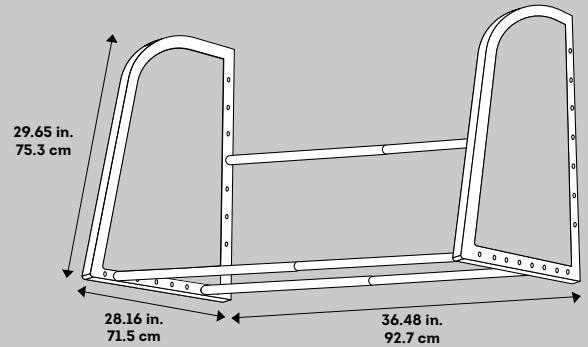

HyLoft[®]

STORAGE SOLUTIONS

TireLoft™ Wall Mounted Multi-Tire Storage

The TireLoft™ is a great solution for storing all types of tires; auto, truck or seasonal. Also ideal for recreational tires such as motorcycle, ATV tires and racing tires and wheels. The installation is quick and simple: The two steel end frames attach directly to the wall studs on finished or unfinished walls. The Tire Loft is made entirely of strong, powder coated steel and will accommodate up to four large tires. Can be mounted at adjustable widths of 36" to 48" and features a red finish with chrome support tubes. Weight load capacity up to 375 lbs.

Product Information & Details

- Telescoping chrome tubes expand to allow for mounting widths from 36" to 48"
- Quick and simple installation to wall studs
- Can easily accommodate 4 or more standard size seasonal tires, RV tires, ATV tires and more
- Strong, durable steel construction

Item	Description	Finish	Individual Carton Dimensions			Unit Pack Qty	Unit Weight (lbs.)	Pallet Dimensions			Pallet Qty	Pallet Weight (lbs.)	UPC	Retail Packaging Language
			L	W	D			L	W	D				
01012	TireLoft™ Wall Mounted Multi-Tire Storage	Red/Chrome	29.65	29.65	2.83	1	27	49.61	29.72	29.72	15	455	817743010124	English/French