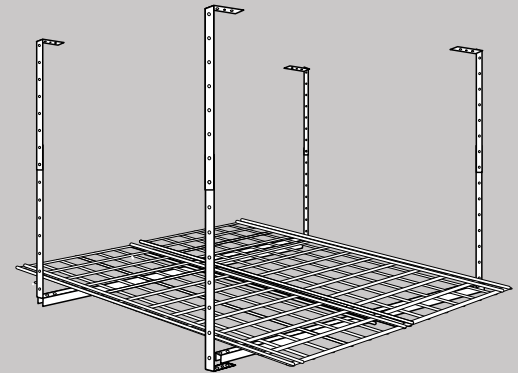

HyLoft®

STORAGE SOLUTIONS

36 in. x 36 in. Ceiling Storage Unit

The 36" x 36" Ceiling Storage Unit is great for the smaller spaces in a basement, attic, laundry room, closet, office or any other area that needs extra storage. All space-saving HyLoft® accessories can be used with this item.

Product Information & Details

- Holds up to 150 lbs. evenly distributed
- The unit is Height adjustable from 16" to 28"
- Product design includes adjustability for easy installation on both flat and vaulted ceilings
- Made of rigid, all steel construction for super durability
- The scratch-resistant powder coat finish protects the product and keeps it looking great for years to come

Item	Description	Finish	Individual Carton Dimensions			Unit Pack Qty	Unit Weight (lbs.)	Pallet Dimensions			Pallet Qty	Pallet Weight (lbs.)	UPC	Retail Packaging Language
			L	W	D			L	W	D				
00720	36" x 36" Ceiling Storage Unit	White	2.56	36.75	18.75	1	20.95	38.78	37.6	39.37	34	827	817743007209	English
00721	36" x 36" Ceiling Storage Unit	White	2.56	36.75	18.75	1	20.95	38.78	37.6	39.37	34	827	029274370961	English/Fench