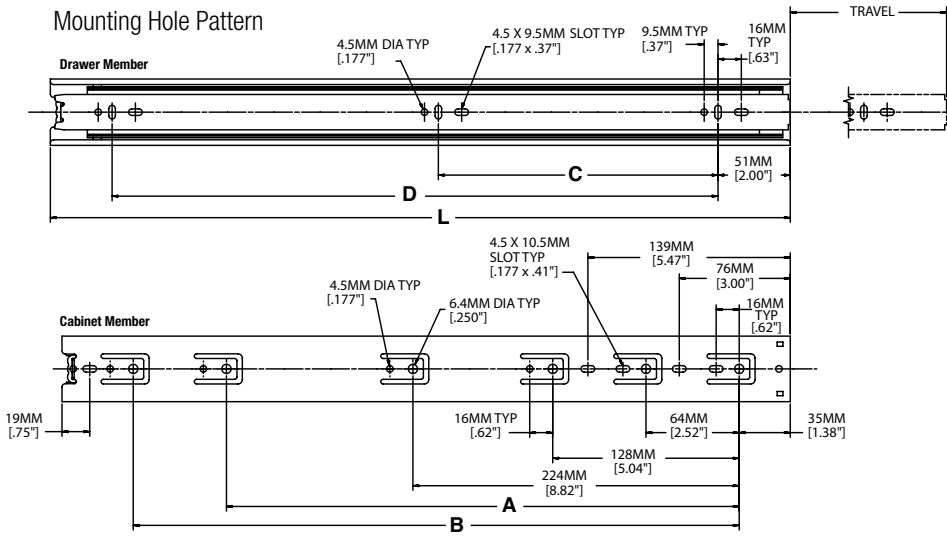

As with all Knap & Vogt drawer slides, the 4500 is designed to meet BHMA test standards

Hardware

#7 x 1/2" Phillips Pan Head

Warranty

One Year Limited Warranty

Charted Information

SKU Number Bulk Pack	Bulk Pack MOQ - Sets*	SKU Number Q Pack	Q Pack MOQ - Eaches*	Slide Size mm/inch	Length mm/inch	Travel mm/inch	A mm/inch	B mm/inch	C mm/inch	D mm/inch
DUR45B 250	960	DUR45-90 250	2,400	250mm [10"]	250mm [9.84"]	250mm [9.84"]	—	—	—	176mm [6.93"]
DUR45B 300	850	DUR45-90 300	1,900	300mm [12"]	300mm [11.81"]	300mm [11.81"]	—	—	96mm [3.76"]	224mm [8.82"]
		DUR45-92 300	1,900	350mm [14"]	350mm [13.78"]	350mm [13.78"]	—	—	128mm [5.04"]	256mm [10.08"]
DUR45B 350	700	DUR45-90 350	1,900	400mm [16"]	400mm [15.75"]	400mm [15.75"]	288mm [11.34"]	—	160mm [6.30"]	320mm [12.60"]
		DUR45-92 350	1,900	450mm [18"]	450mm [17.72"]	450mm [17.72"]	352mm [13.86"]	—	160mm [6.30"]	352mm [13.86"]
DUR45B 400	560	DUR45-90 400	1,600	500mm [20"]	500mm [19.69"]	500mm [19.69"]	352mm [13.86"]	416mm [16.38"]	192mm [7.56"]	416mm [16.38"]
		DUR45-92 400	1,600	550mm [22"]	550mm [21.65"]	550mm [21.65"]	352mm [13.86"]	416mm [16.38"]	224mm [8.82"]	448mm [17.64"]
DUR45B 450	550	DUR45-90 450	1,200	600mm [24"]	600mm [23.62"]	600mm [23.62"]	224mm [8.82"]	352mm [13.86"]	480mm [18.90"]	256mm [10.08"]
		DUR45-92 450	1,200	650mm [26"]	650mm [25.29"]	650mm [25.29"]	224mm [8.82"]	352mm [13.86"]	544mm [21.42"]	288mm [11.34"]
DUR45B 500	440	DUR45-90 500	1,200	700mm [28"]	700mm [27.56"]	700mm [27.56"]	224mm [8.82"]	352mm [13.86"]	544mm [21.42"]	288mm [11.34"]
		DUR45-92 500	1,200	750mm [29.5"]	750mm [29.52"]	750mm [29.52"]	224mm [8.82"]	352mm [13.86"]	544mm [21.42"]	288mm [11.34"]
DUR45B 550	400	DUR45-90 550	1,000	800mm [31.5"]	800mm [31.50"]	800mm [31.50"]	224mm [8.82"]	352mm [13.86"]	544mm [21.42"]	288mm [11.34"]
		DUR45-92 550	1,000	850mm [33.5"]	850mm [33.46"]	850mm [33.46"]	224mm [8.82"]	352mm [13.86"]	544mm [21.42"]	288mm [11.34"]
DUR45B 600	400	DUR45-90 600	1,000	900mm [35.4"]	900mm [35.43"]	900mm [35.43"]	224mm [8.82"]	352mm [13.86"]	544mm [21.42"]	288mm [11.34"]
		DUR45-92 600	1,000	950mm [37.4"]	950mm [37.40"]	950mm [37.40"]	224mm [8.82"]	352mm [13.86"]	544mm [21.42"]	288mm [11.34"]
DUR45B 650	400	DUR45-90 650	1,000	1000mm [39.4"]	1000mm [39.37"]	1000mm [39.37"]	224mm [8.82"]	352mm [13.86"]	544mm [21.42"]	288mm [11.34"]
		DUR45-92 650	1,000	1050mm [41.3"]	1050mm [41.34"]	1050mm [41.34"]	224mm [8.82"]	352mm [13.86"]	544mm [21.42"]	288mm [11.34"]
DUR45B 700	300	DUR45-90 700	600	1100mm [43.3"]	1100mm [43.31"]	1100mm [43.31"]	224mm [8.82"]	352mm [13.86"]	544mm [21.42"]	288mm [11.34"]
		DUR45-92 700	600	1150mm [45.3"]	1150mm [45.28"]	1150mm [45.28"]	224mm [8.82"]	352mm [13.86"]	544mm [21.42"]	288mm [11.34"]