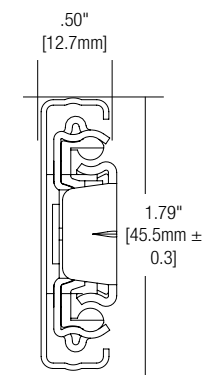

Profile

Clearance

1/2" + 1/32"-0"
.50" + .03"-0"
12.7mm + .8mm - 0mm

Rating

Load: 100 lb.

Max. Recommended Drawer Width: 24"

As with all Knap & Vogt drawer slides, the 4500 is designed to meet BHMA test standards

Hardware

#7 x 1/2" Phillips Pan Head

Warranty

One Year Limited Warranty