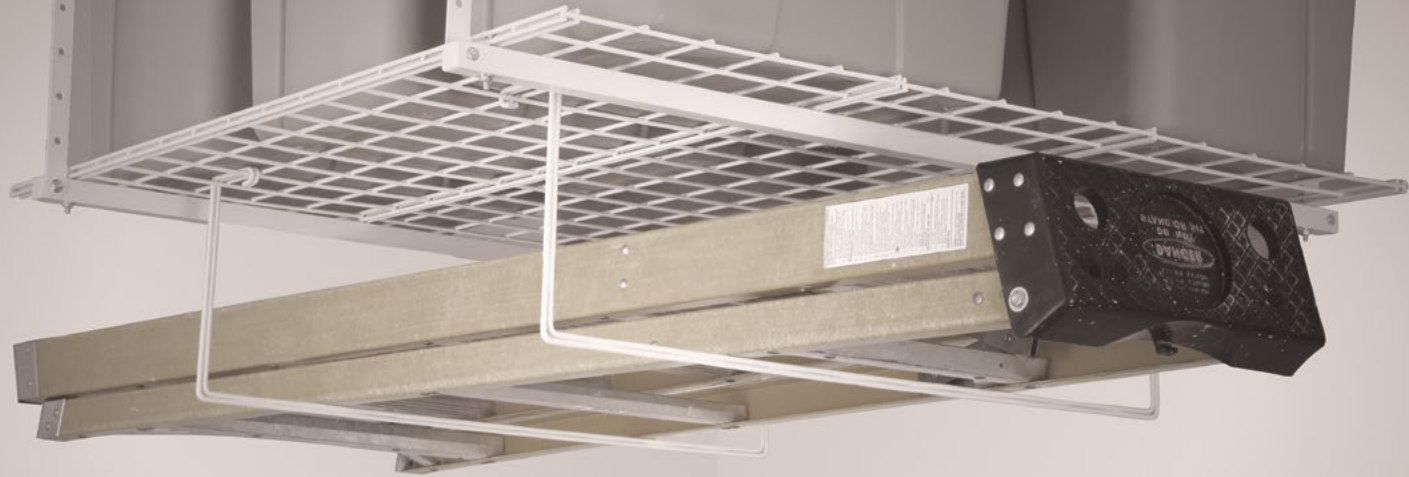

HyLoft®

STORAGE SOLUTIONS

Heavy-Duty Add-On Storage Rack

Add-on Racks provide endless ways to maximize storage space and keep miscellaneous items off the floor and out of the way. Store tools, skis and other sporting goods, lumber and much more. No tools are required for instant strong, safe and secure storage. Made of strong, durable steel with attractive, scratch resistant finishes. For use with HyLoft® Ceiling and Wall Storage Units.

Product Information & Details

- No tools required
- Strong, safe, and secure
- Made of strong, durable steel
- Attractive, scratch resistant finish
- Use with HyLoft® Ceiling & Wall Storage Units
- Store tools, skis and other sporting goods, lumber and much more