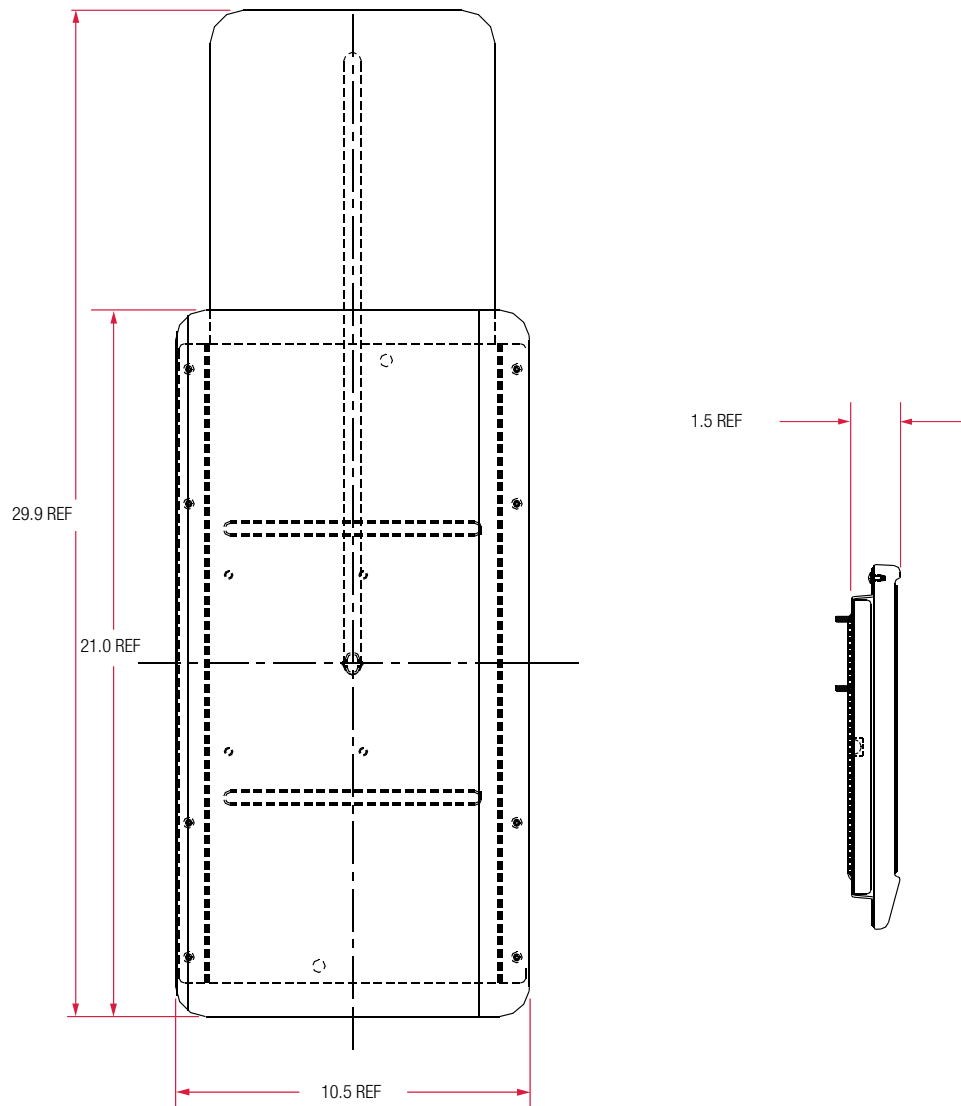

6421D

ABS Keyboard Tray

Plastic keyboard tray comes with anti-skid mat (not shown) and sliding mouse tray constructed of hard polymer MDF, black finish

6421D

Features	Benefits
Ergonomically shaped, stable, low-profile tray	Provides the support you need in an aesthetically pleasing design
Slide through mousing surface	For left & right hand mousing
Mousing surface adjusts easily from side to side for right and left-hand usage	Perfect for multiple users
Flexible design accommodates equipment change	Fits most wave style keyboards
Universal mounting pattern	Attaches to most Knap & Vogt Waterloo Keyboard arms
Anit-skid grip mat	Prevents keyboard slippage

Model	Keyboard Drawer Width	Keyboard Drawer Depth	Material	Mouse Tray	Weight
6421D	21.0"	10.5"	ABS plastic	Sliding	7.9 lbs

Finish: Black

Notes: 1. Weight = packaged shipping weight per unit. 2. Specifications are subject to change without notice.