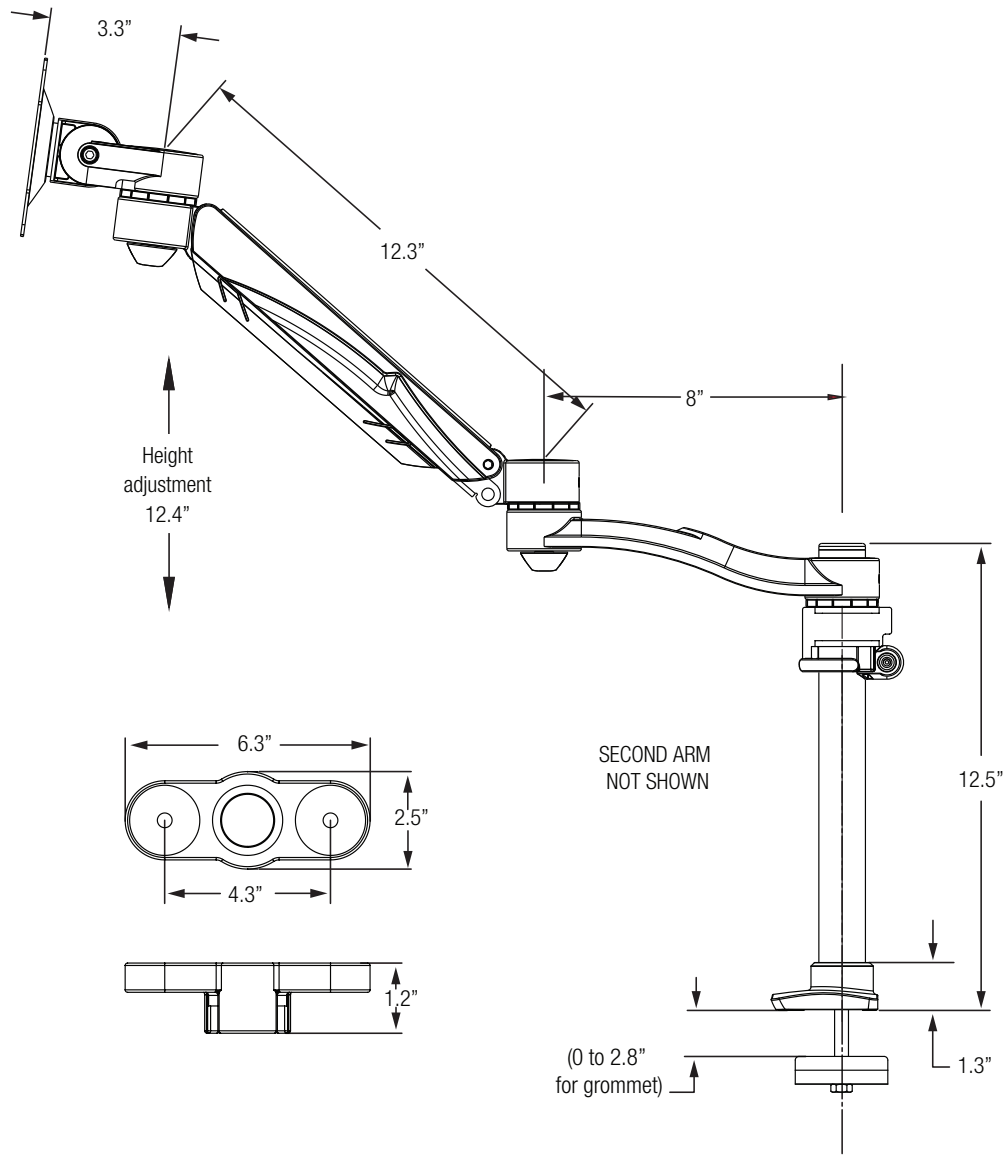

Hub provides the end-user with the ability to mount two (38" max. width)

Modularity and scalability make this product one of the most adaptable monitor arm solutions available. Monitor arms can be added easily without using all new equipment or discarding parts.

The Concerto supports a 20 lbs load capacity (per screen)

Cable manager keeps all cables organized

Grommet mount hardware included

Grommet adjustable to fit most desks and work surfaces

Monitor mounting bracket, with Quick Connect, contains 75mm and 100mm hole patterns to comply with VESA standards

*Concerto with Height Adjustable Arm and Dual Hub* 7800 series

Model	Description
7820SHD12	Dual-Screen, two Double-Extension Arms, one height adjustable and one fixed, assembled together with Dual Hub

**Colour Options**