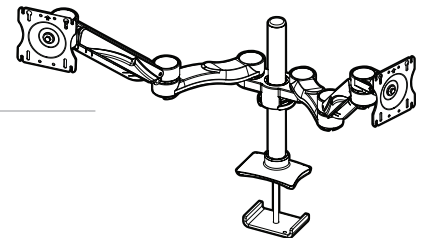

#### Features & Benefits

The Hub has a locking device to allow it to be firmly clamped to the pole, as well as preventing the hub from rotating, thereby eliminating any play from the monitors, while still allowing the monitor to tilt and swivel

Hub provides the end-user with the ability to mount two (38" max. width)

Modularity and scalability make this product one of the most adaptable monitor arm solutions available. Monitor arms can be added easily without using all new equipment or discarding parts.

The Concerto supports a 20 lbs load capacity (per screen)

Cable manager keeps all cables organized

Grommet mount hardware included

Grommet adjustable to fit most desks and work surfaces

Monitor mounting bracket, with Quick Connect, contains 75mm and 100mm hole patterns to comply with VESA standards