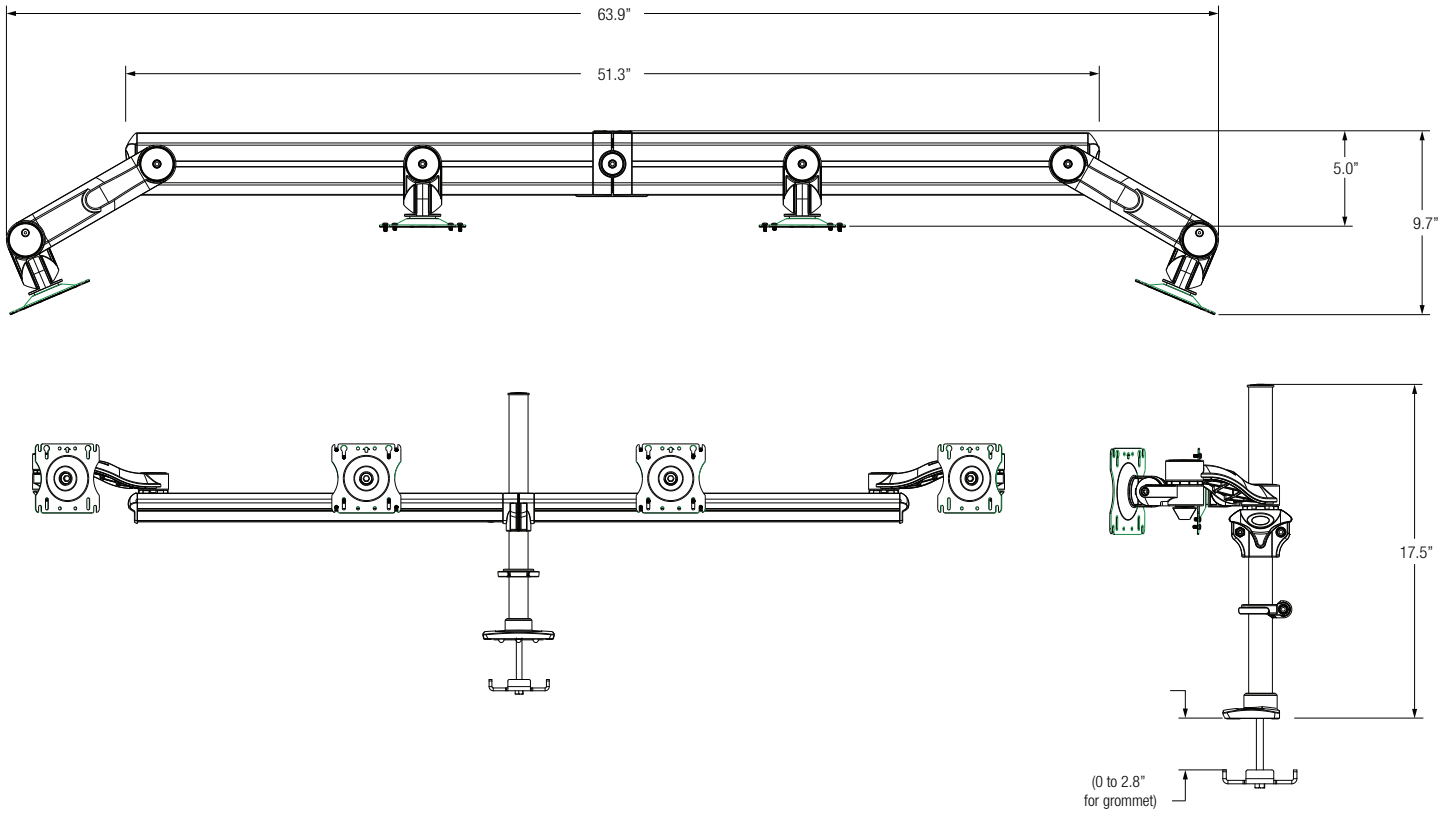

#### Features & Benefits

The Concerto supports a 20 lbs load capacity (per screen)

Grommet adjustable to fit most desks and work surfaces

Monitor mounting bracket, with Quick Connect, contains 75mm and 100mm hole patterns to comply with VESA standards

Pole allows manual height adjustment through 16" range

Allows for a maximum 20 lbs monitor per arm and a maximum 21" screen width

*Concerto Beam Mount* 7800 series

Model	Description
-------	-------------