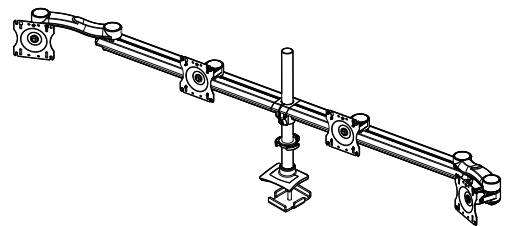

Pole allows manual height adjustment through 16" range

Allows for a maximum 20 lbs monitor per arm and a maximum 21" screen width

*Concerto Beam Mount* 7800 series

Model	Description
-------	-------------

7840S Parabolic Quad-Screen Beam-Mount (four screens, c/w two extension arms)

To specify color, other than silver, replace the "S" in part number with: **B** = Black **W** = White  
 For example, to get a "7840S" in white, order 7840W.