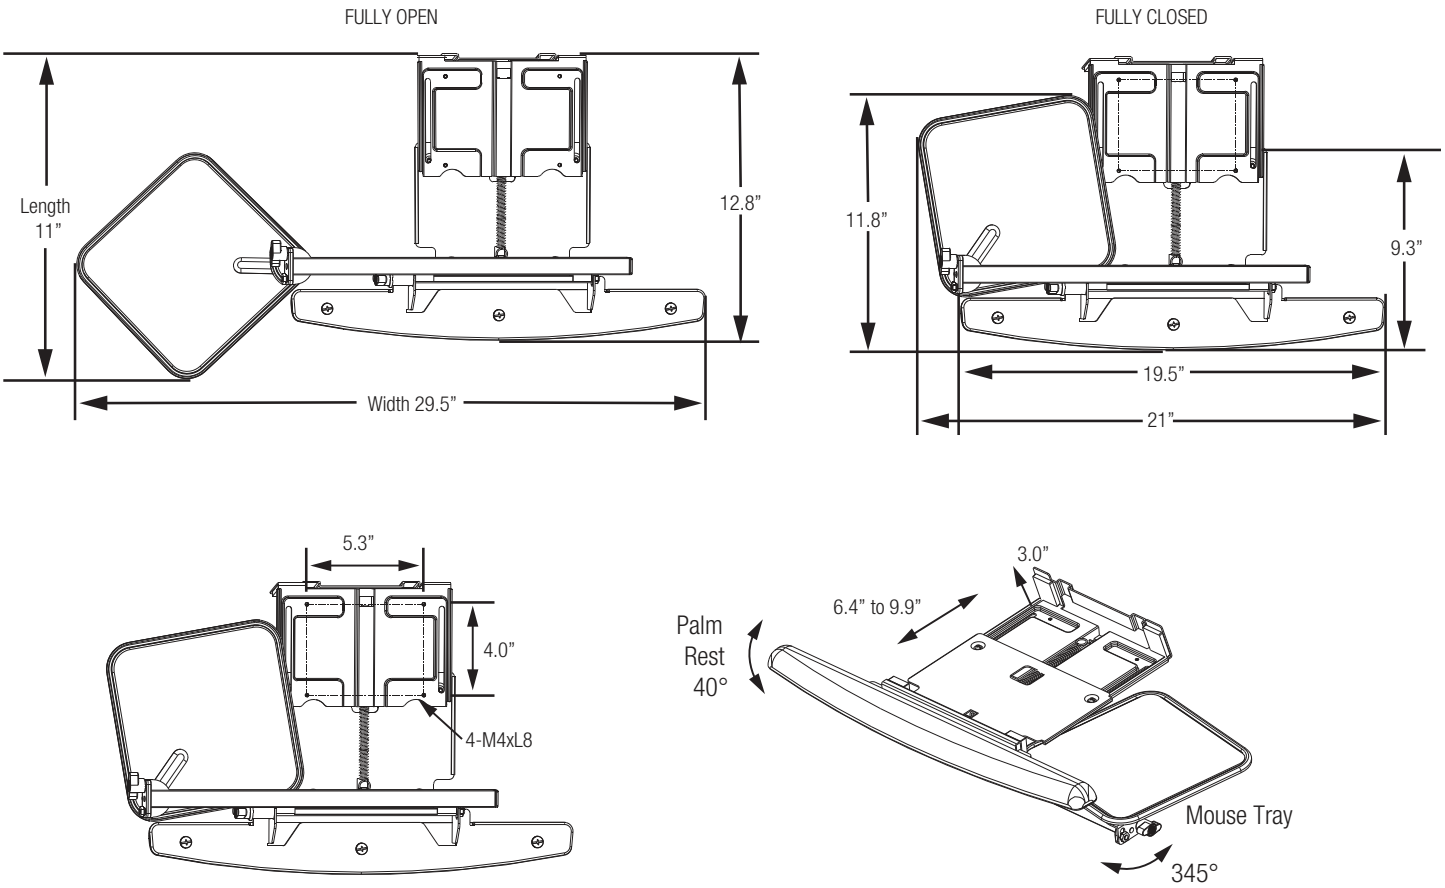

## *Economy Clamp Tray*

The Knape & Vogt Waterloo Economy Clamp Tray is a spring-loaded mechanism to allow for quick and easy keyboard mounting. A height and tilt adjustable gel palm support allows for proper palm positioning while typing. This fully integrated keyboard system includes a mouse support which has tilt and swivel, left and right hand capabilities.

### *C625 series*

Features	Benefits
Steel construction for keyboard and attachable swivel/tilt mouse tray	Provides a solid durable design
Height and tilt adjustable gel palm rest (lycra covering)	Allows for the perfect ergonomic position
Design accommodates most keyboards	Very versatile, even when upgrading, or changing keyboards
Ergonomic design with many adjustment features	Adjust it for specific requirements
Unobtrusive with no bulky platform	An elegant, simple solution

Model	Width Range	Clamp Range	Height	Material	Mouse Tray	Palm Rest
C625	21.0" / 29.5"	6.4" to 9.9"	3.0"	steel	tilt & swivel	included

Notes: 1. Weight = packaged shipping weight per unit. 2. Specifications are subject to change without notice.