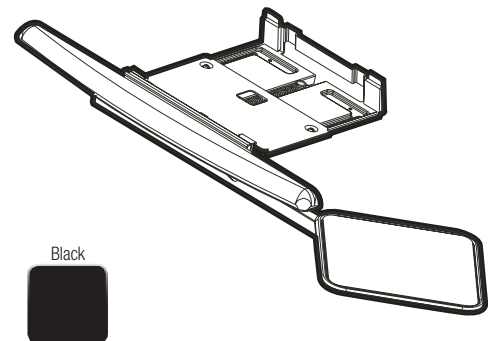

## *Economy Clamp Tray*

The Knape & Vogt Waterloo Economy Clamp Tray is a spring-loaded mechanism to allow for quick and easy keyboard mounting. A height and tilt adjustable gel palm support allows for proper palm positioning while typing. This fully integrated keyboard system includes a mouse support which has tilt and swivel, left and right hand capabilities.

### *C625 series*

Features	Benefits
Steel construction for keyboard and attachable swivel/tilt mouse tray	Provides a solid durable design
Height and tilt adjustable gel palm rest (lycra covering)	Allows for the perfect ergonomic position
Design accommodates most keyboards	Very versatile, even when upgrading, or changing keyboards
Ergonomic design with many adjustment features	Adjust it for specific requirements
Unobtrusive with no bulky platform	An elegant, simple solution

Model	Width Range	Clamp Range	Height	Material	Mouse Tray	Palm Rest
C625	21.0" / 29.5"	6.4" to 9.9"	3.0"	steel	tilt & swivel	included

Notes: 1. Weight = packaged shipping weight per unit. 2. Specifications are subject to change without notice.