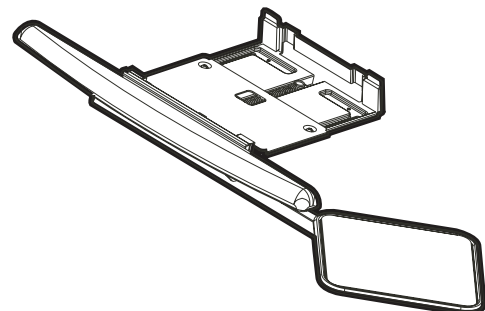

C625

Economy Clamp Tray

The Knappe & Vogt Waterloo Economy Clamp Tray is a spring-loaded mechanism to allow for quick and easy keyboard mounting. A height and tilt adjustable gel palm support allows for proper palm positioning while typing. This fully integrated keyboard system includes a mouse support which has tilt and swivel, left and right hand capabilities.

C625 series

Features	Benefits
Steel construction for keyboard and attachable swivel/tilt mouse tray	Provides a solid durable design
Height and tilt adjustable gel palm rest (lycra covering)	Allows for the perfect ergonomic position
Design accommodates most keyboards	Very versatile, even when upgrading, or changing keyboards
Ergonomic design with many adjustment features	Adjust it for specific requirements
Unobtrusive with no bulky platform	An elegant, simple solution

Economy Clamp Tray C625 series

Ancillary Products:

- The Economy Clamp Tray is the perfect complement to the Momentum and Echo arms
- Use with Knape & Vogt Waterloo CPU holders
- For flat panel displays, specify the Concerto or Xtend flat panel support system

Model	Width Range	Clamp Range	Height	Material	Mouse Tray	Palm Rest
C625	21.0" / 29.5"	6.4" to 9.9"	3.0"	steel	tilt & swivel	included

Notes: 1. Weight = packaged shipping weight per unit. 2. Specifications are subject to change without notice.