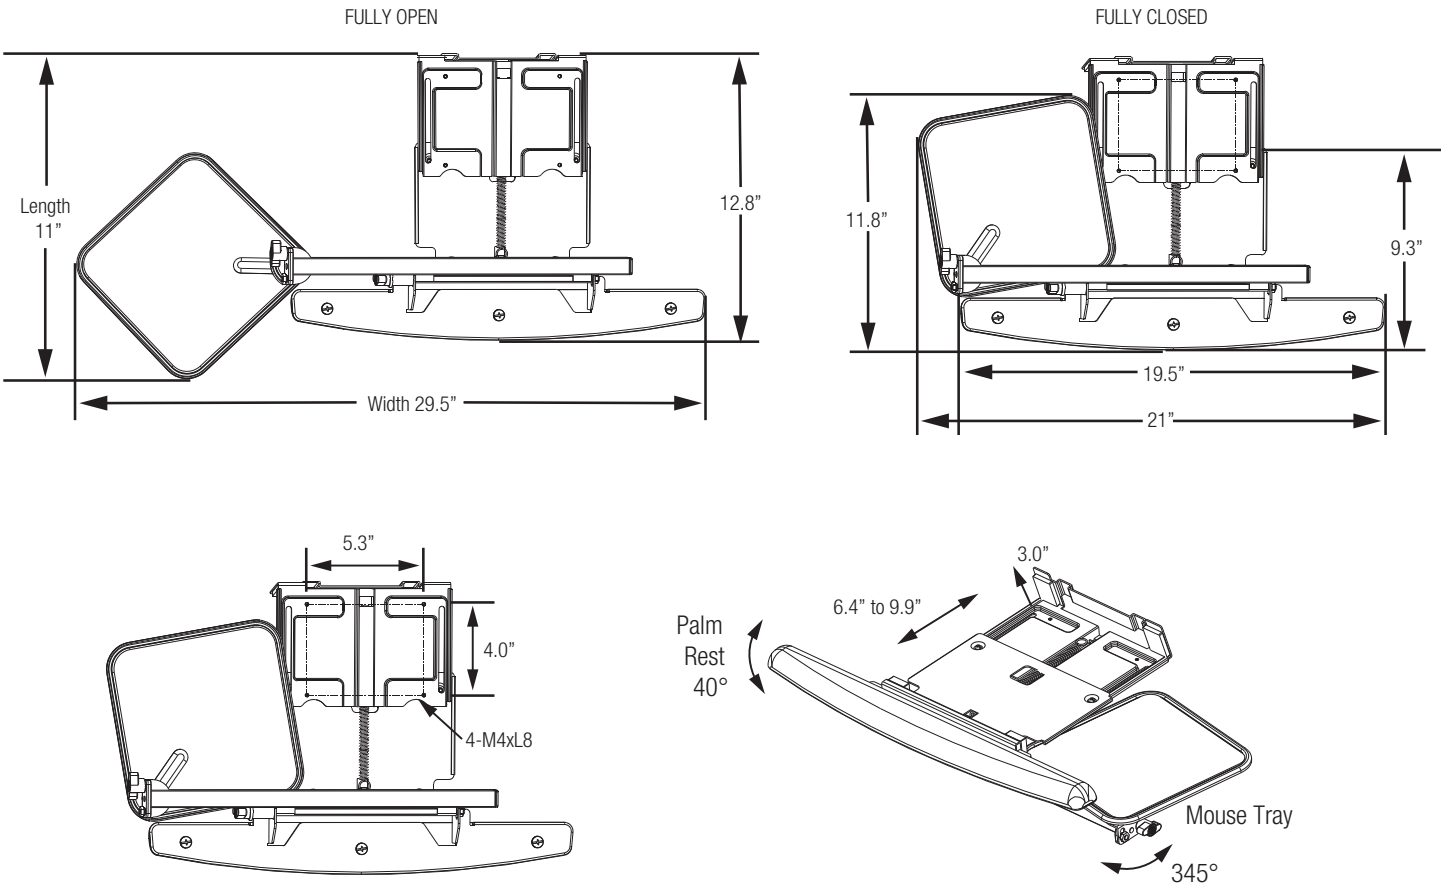

C625

Economy Clamp Tray

The Knappe & Vogt Waterloo Economy Clamp Tray is a spring-loaded mechanism to allow for quick and easy keyboard mounting. A height and tilt adjustable gel palm support allows for proper palm positioning while typing. This fully integrated keyboard system includes a mouse support which has tilt and swivel, left and right hand capabilities.

C625 series

Features	Benefits
Steel construction for keyboard and attachable swivel/tilt mouse tray	Provides a solid durable design
Height and tilt adjustable gel palm rest (lycra covering)	Allows for the perfect ergonomic position
Design accommodates most keyboards	Very versatile, even when upgrading, or changing keyboards
Ergonomic design with many adjustment features	Adjust it for specific requirements
Unobtrusive with no bulky platform	An elegant, simple solution

Economy Clamp Tray C625 series

Ancillary Products:

- The Economy Clamp Tray is the perfect complement to the Momentum and Echo arms
- Use with Knape & Vogt Waterloo CPU holders
- For flat panel displays, specify the Concerto or Xtend flat panel support system

Model	Width Range	Clamp Range	Height	Material	Mouse Tray	Palm Rest
C625	21.0" / 29.5"	6.4" to 9.9"	3.0"	steel	tilt & swivel	included

Notes: 1. Weight = packaged shipping weight per unit. 2. Specifications are subject to change without notice.