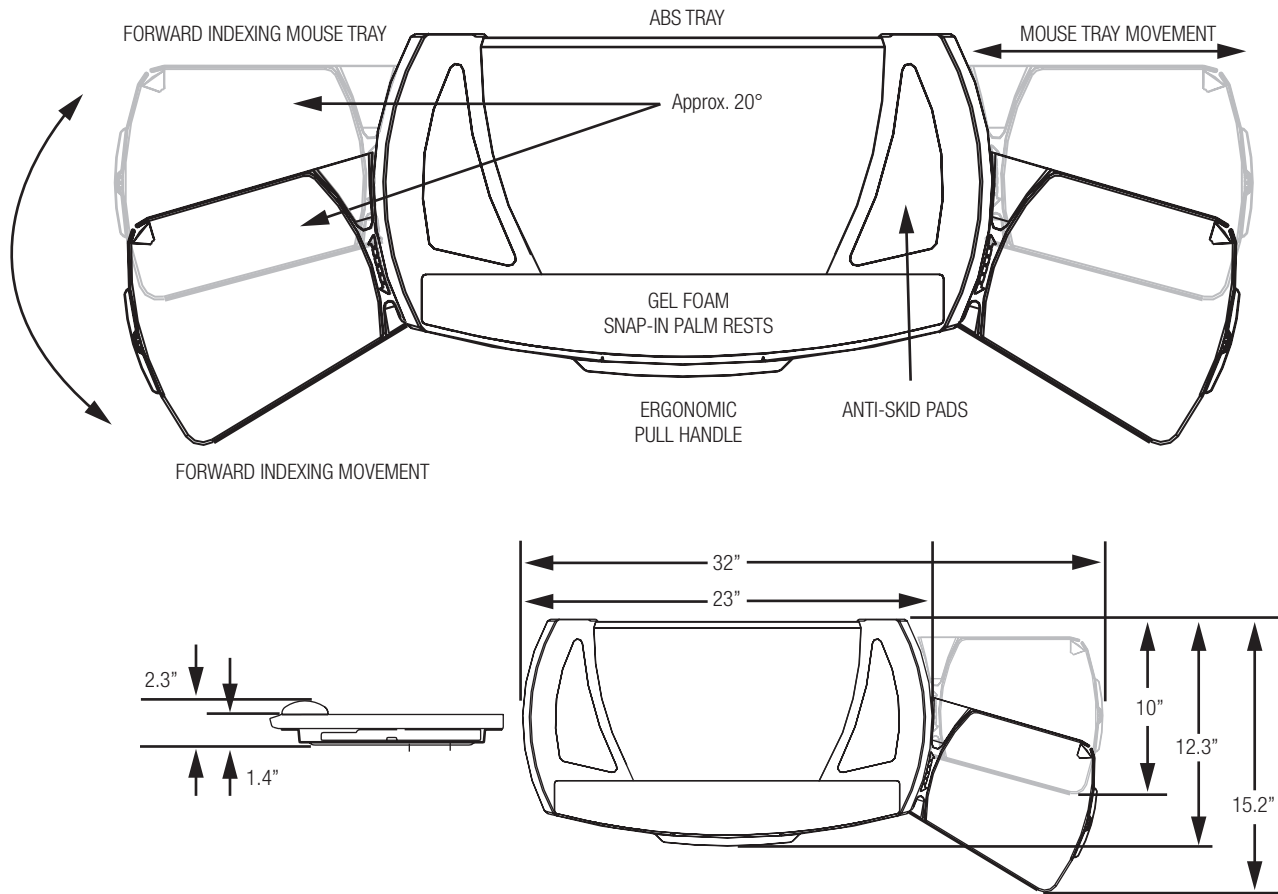

## *Harmony Tray*

Harmony is a premium keyboard tray that features a slide-through, adjustable mouse forward deck that easily adjusts for left and right hand use, and accommodates wave-style keyboards. Harmony is the perfect complement to the Legato and Ovation arms.

Features	Benefits
Ergonomically shaped, stable, low-profile tray	Provides the support needed in an aesthetically pleasing design
Anti-skid grip strips	Strips prevent keyboard slippage
Sliding mousing surface has three forward index positions	Adjust mousing within neutral reach zone for better ergonomic posture
Mousing surface adjusts easily from side to side for right and left-hand usage	Perfect for multiple users
Built-in cable manager and fence	Prevents mouse from slipping off tray
Plug in foam-gel palm rest	Offers gentle support, easy-to-clean wrinkle finish and wear resistant material
Flexible design accommodates equipment change	Fits most wave style keyboards including Microsoft Natural™
Universal mounting pattern	Attaches to all Knappe & Vogt Waterloo keyboard arms
Ergonomic pull handle	Eases keyboard monitor movement into and out of storage