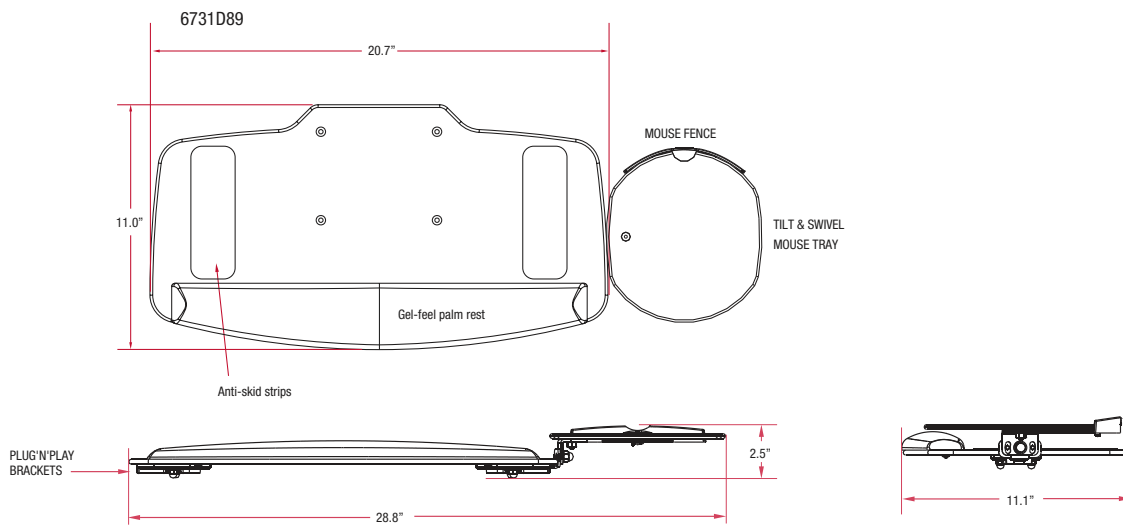

6731D79

Phenolic Tray

The 20" Phenolic keyboard tray with mouse tray provides a solid, low-profile keyboard solution. Available with swivel, tilt and swivel or height adjustable tilt and swivel mouse tray.

6731 Series

Features	Benefits
Rigid construction	Sturdier than a steel tray
Anti-skid grip strips on keyboard tray	Strips prevent keyboard slippage
Available with swivel only mouse, tilt and mouse or height adjustable mouse mechanism	Allows for left and right mousing flexibility
Built-in mouse guard with cable management	Prevents mouse from slipping off tray
Plug in foam-gel wrist rest	Offers gentle support, easy-to-clean wrinkle finish and wear resistant material
Fits most keyboards including the Microsoft Natural™	Flexible design accommodates equipment change
Universal mounting pattern	Attaches to most Knap & Vogt Waterloo Keyboard arms
Graphite finish and color that helps hide fingerprints, marks and smudges	Easy to clean and maintain

Model	Width	Material	Colour	Mouse Tray	Palm Rest	Weight
6731D79	20.7"	0.25" Phenolic	Graphite gray	Swivel	Included	4.5 lbs
6731D80	20.7"	0.25" Phenolic	Graphite gray	Height Adjustable Tilt & Swivel	Included	4.8 lbs
6731D89	20.7"	0.25" Phenolic	Graphite gray	Tilt & Swivel	Included	5.5 lbs
6731D99	20.7"	0.25" Phenolic	Graphite gray	Tilt & Swivel	Included	6.0 lbs