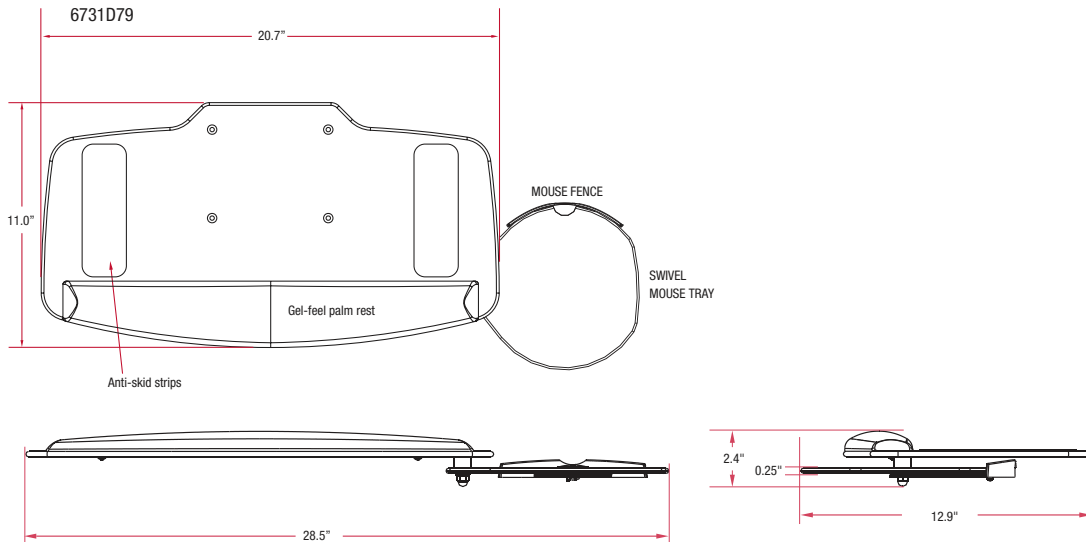

6731D79

Phenolic Tray

The 20" Phenolic keyboard tray with mouse tray provides a solid, low-profile keyboard solution. Available with swivel, tilt and swivel or height adjustable tilt and swivel mouse tray.

6731 Series

Features	Benefits
Rigid construction	Sturdier than a steel tray
Anti-skid grip strips on keyboard tray	Strips prevent keyboard slippage
Available with swivel only mouse, tilt and mouse or height adjustable mouse mechanism	Allows for left and right mousing flexibility
Built-in mouse guard with cable management	Prevents mouse from slipping off tray
Plug in foam-gel wrist rest	Offers gentle support, easy-to-clean wrinkle finish and wear resistant material
Fits most keyboards including the Microsoft Natural™	Flexible design accommodates equipment change
Universal mounting pattern	Attaches to most Knap & Vogt Waterloo Keyboard arms
Graphite finish and color that helps hide fingerprints, marks and smudges	Easy to clean and maintain

Model	Width	Material	Colour	Mouse Tray	Palm Rest	Weight
6731D79	20.7"	0.25" Phenolic	Graphite gray	Swivel	Included	4.5 lbs
6731D80	20.7"	0.25" Phenolic	Graphite gray	Height Adjustable Tilt & Swivel	Included	4.8 lbs
6731D89	20.7"	0.25" Phenolic	Graphite gray	Tilt & Swivel	Included	5.5 lbs
6731D99	20.7"	0.25" Phenolic	Graphite gray	Tilt & Swivel	Included	6.0 lbs