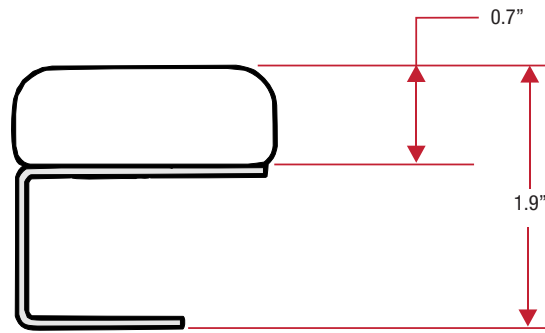

6270D

Foam Palm Rest

Foam palm rest for use with 4468D and all 6400 and 6500 series keyboard trays.

6270 series

Features	Benefits
Soft foam support	Comfortable palm support when resting
Removable palm rest	Easy to install & remove
Versatile	Compatible with 6421D & 6501D Knappe & Vogt keyboard trays

END VIEW

6270D Foam Palm Rest

Ancillary Products:

- Compatible with Knape & Vogt Waterloo 6421D, 6501D
- Use with Knape & Vogt Waterloo CPU holders
- For flat panel displays, specify the Concerto or Xtend flat panel support system

Model	Length	Width	Height	Material	Color
6270D	19.5"	2.0"	0.7"	ABS Plastic	Black

Finish: Black

Notes: 1. Weight = packaged shipping weight per unit. 2. Specifications are subject to change without notice.