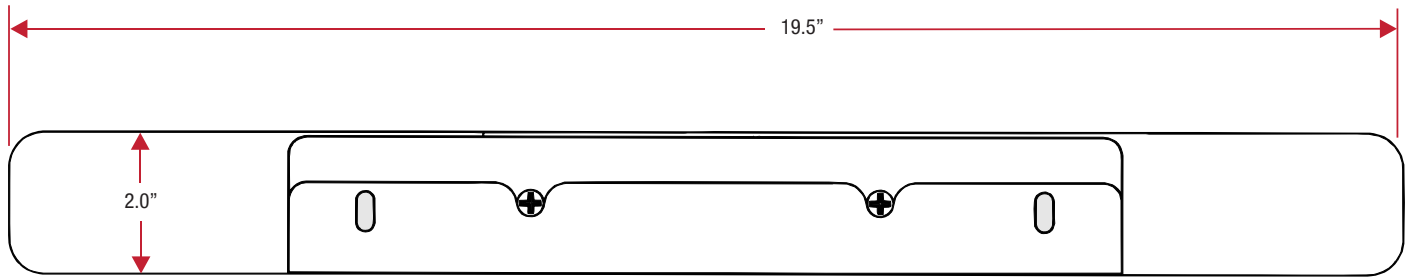

6270D

Foam Palm Rest

Foam palm rest for use with 4468D and all 6400 and 6500 series keyboard trays.

6270 series

Features	Benefits
Soft foam support	Comfortable palm support when resting
Removable palm rest	Easy to install & remove
Versatile	Compatible with 6421D & 6501D Knappe & Vogt keyboard trays

Model	Length	Width	Height	Material	Color
6270D	19.5"	2.0"	0.7"	ABS Plastic	Black

Finish: Black

Notes: 1. Weight = packaged shipping weight per unit. 2. Specifications are subject to change without notice.