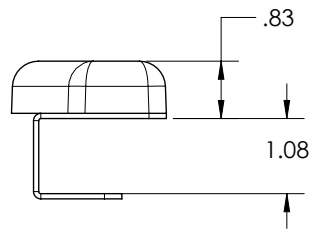

6270D Foam Palm Rest

Ancillary Products:

- Compatible with Knape & Vogt Waterloo 6421D, 6501D
- Use with Knape & Vogt Waterloo CPU holders
- For flat panel displays, specify the Concerto or Xtend flat panel support system

Model	Length	Width	Height	Material	Color
6270D	19.25"	2.0"	0.8"	ABS Plastic	Black

Black

Notes: 1. Weight = packaged shipping weight per unit. 2. Specifications are subject to change without notice.

2700 Oak Industrial Dr. NE
Grand Rapids, MI 49505-6026 USA
1.800.253.1561 | 616.459.3311
Fax: 877.636.3290
www.kv.com

This and other KV literature is available for download at www.kv.com > Resource Library

Knape & Vogt reserves the right to change product specifications at any time without notice and without incurring responsibility for existing units.
©2020 Knape & Vogt. KV and the KV logo are trademarks of Knape & Vogt.

OL2551/0120