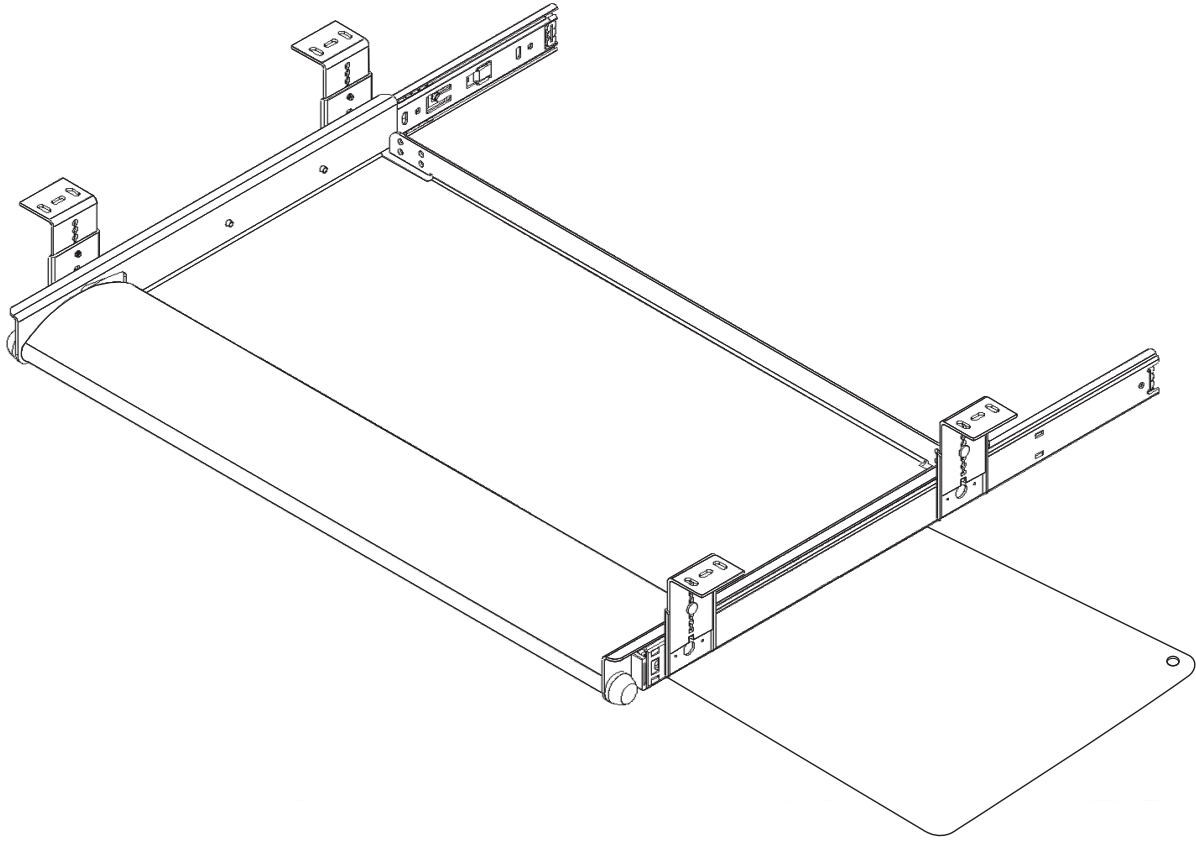

5710 BLK 18

5710 BLK 18

Keyboard Drawer with Adjustable Palm Rest & Sliding Mouse Tray

| Features | Benefits |
|---|---|
| Steel keyboard tray 21.8" wide x 18.0" deep | Large keyboard drawer area supports all keyboard sizes |
| Slide through mousing surface | Adjusts for ambidextrous mousing |
| Height adjustable palm rest | Adjustable palm rest for optimal typing comfort |
| Precision Ball Bearing Slides with detent feature | Smooth drawer opening and retraction with hold out feature |
| Adjustable drop height feature provided on slide brackets | Seven height adjustments for ergonomic adjustment of drawer |
| Mounting hardware provided | Quick and easy installation |

Note: Brackets mount in outboard position under work surface for application widths 24" or greater, and in the inboard position for widths less than 24"

5710 BLK 18

Keyboard Drawer with Adjustable Palm Rest & Sliding Mouse Tray

Ancillary Products:

- Use with Knape & Vogt CPU holders
- For flat panel displays, use the KV Concerto or Xtend series of monitor supports

| Model | Keyboard Drawer Width | Keyboard Drawer Depth | Load Rating | Material | Weight |
|---------------|-----------------------|-----------------------|-------------|-----------------------|----------|
| 5710 BLK 18 | 21.8" | 18.0" | 75.0 lbs | Painted Steel (Black) | 20.1 lbs |
| 5710SP BLK 18 | 21.8" | 18.0" | 75.0 lbs | Painted Steel (Black) | 20.1 lbs |