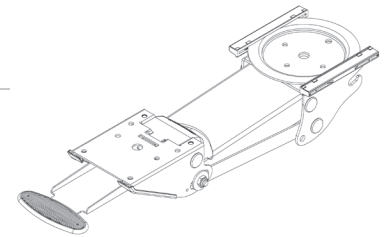

KV AKP55-2T21

Extended Neck Paddle Activated Arm

Ancillary Products:

- Use with Knape & Vogt CPU holders
- Compatible with most Knape & Vogt keyboard trays
- For flat panel displays, use the Knape & Vogt Concerto or Xtend series of monitor supports

Model	Height Range	Tilt	Length	Travel	Track Size	Track Style	Weight
KV AKP55-2T21	3.0"/-6.7"	+15/-15	19.0"	15"	21"	Glide	10.7 lbs

Finish: Black
Code Compliance: Exceeds ANSI/BIFMA standards

Notes: 1. Weight = packaged shipping weight per unit. 2. Specifications are subject to change without notice.

2700 Oak Industrial Dr. NE
Grand Rapids, MI 49505-6026 USA
1.800.253.1561 | 616.459.3311
Fax: 877.636.3290
www.kv.com

ergonomx.kv.com
cs.waterloo@kv.com

OL2618/0315