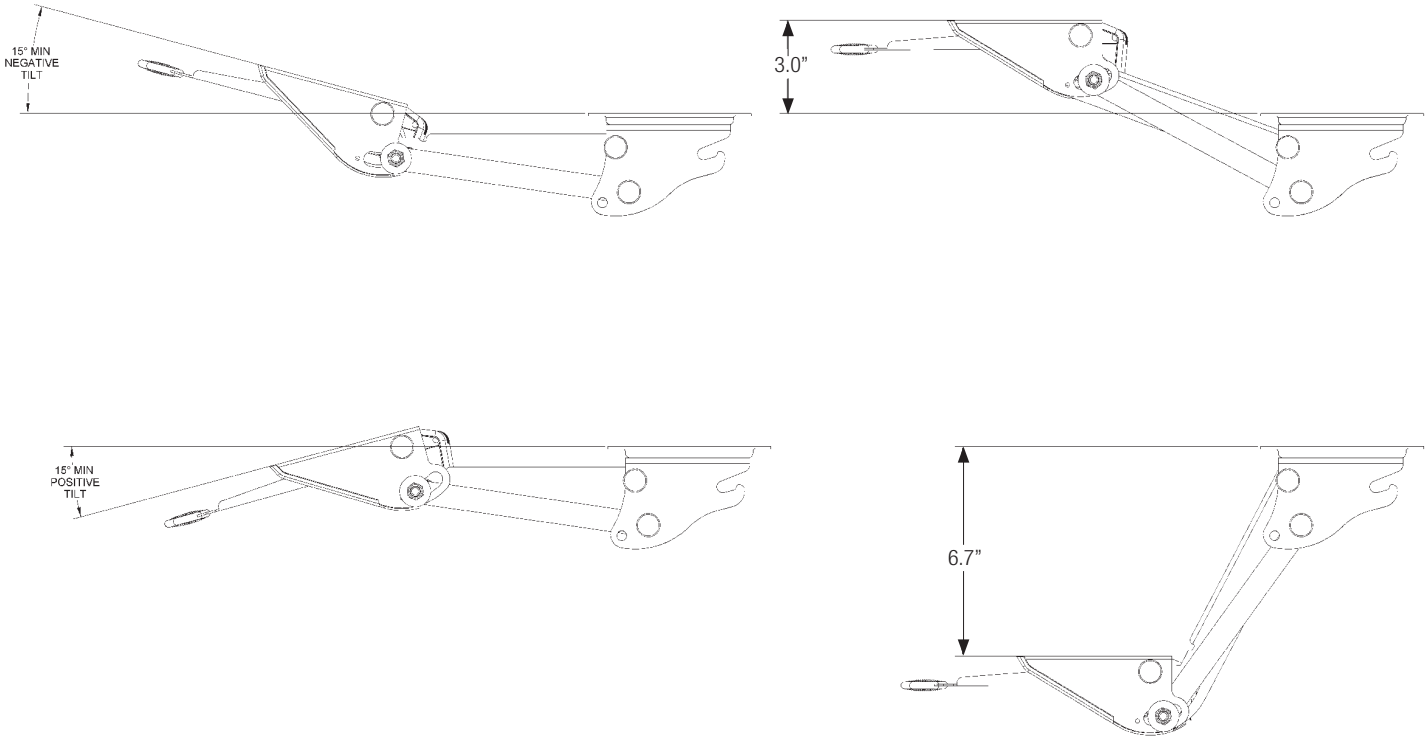

KV AKP55-2T21

## *KV AKP55-2T21*

Single paddle activation for height and tilt, with extended neck, meeting the needs of the user that is looking for a corner use product or an arm with increased height range for maximum user comfort.

### *Extended Neck Paddle Activated Arm*

Features	Benefits
Single paddle adjusts both height and tilt	Easy to use, all-in-one adjustment
Vertical adjustment range from 3.0" above the mounting surface to 6.7" below the surface	Provides ample height adjustment for the seated worker
Extended neck length	Ideal for corner applications
360° of swivel	User can move keyboard side-to-side
30° of total tray tilt adjustment $\pm 15^\circ$	Allows for positive and negative tilt angles
Powder coated steel construction	Durable long lasting design
21" track with EZ-Glide system	Full storage with minimal effort
Spring assisted to counterbalance keyboard weight	Smooth height adjustment for precise keyboard placement

Model	Height Range	Tilt	Length	Travel	Track Size	Track Style	Weight
KV AKP55-2T21	3.0"/-6.7"	+15/-15	19.0"	15"	21"	Glide	10.7 lbs

Finish: Black  
Code Compliance: Exceeds ANSI/BIFMA standards

Notes: 1. Weight = packaged shipping weight per unit. 2. Specifications are subject to change without notice.