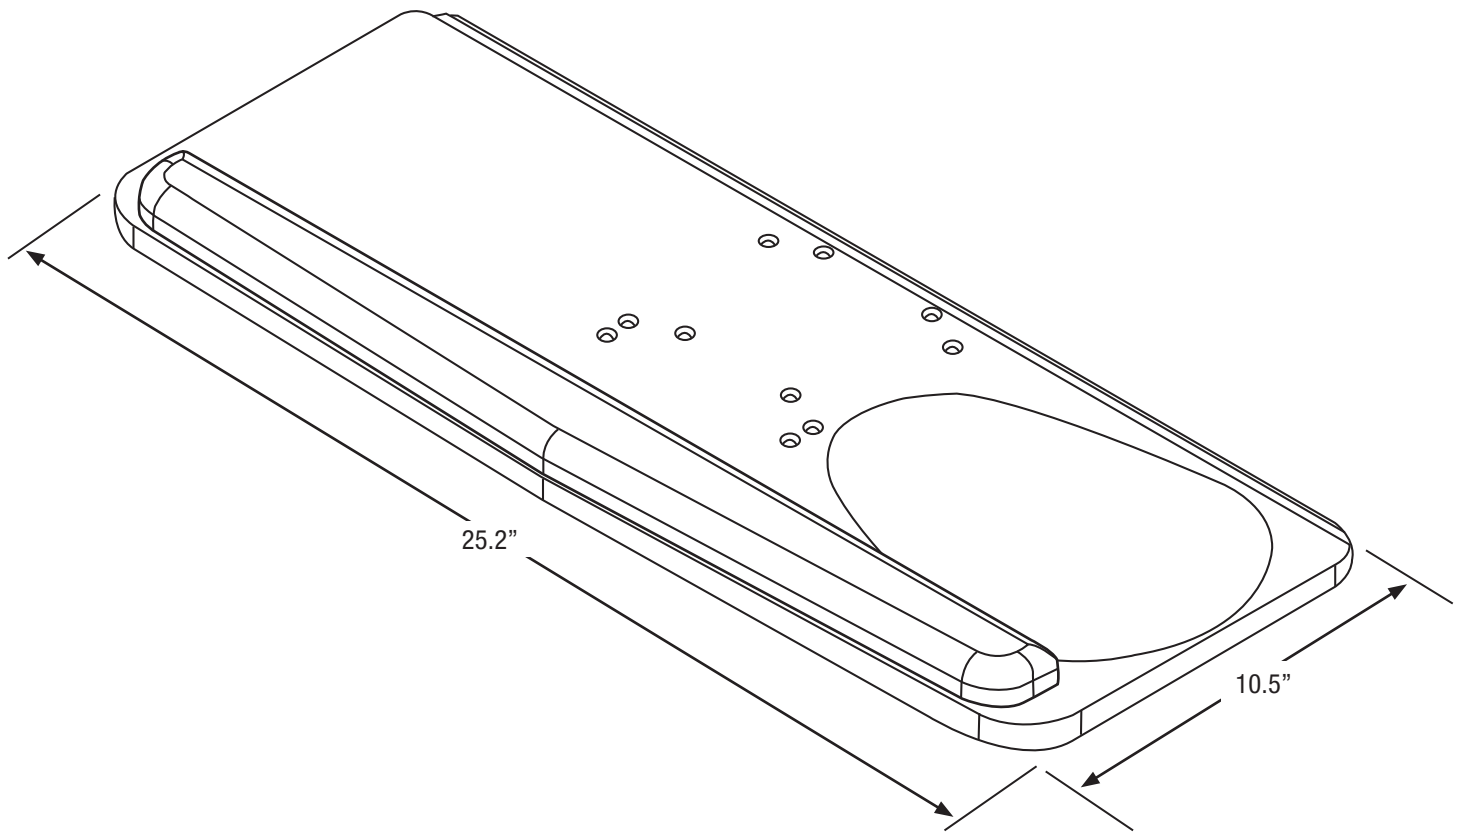

PB2524

PB2524

Full Width Melamine Keyboard & Mouse Platform with Palm Rest

Features	Benefits
25.2" wide x 10.5" deep x 0.6" thick keyboard/mousing platform	Supports all keyboard styles, simply move keyboard left or right for correct mousing requirements
Decorative black melamine keyboard/mousing surface with edge banding	Durable surfaces allows for easy cleaning of tray & mousing surfaces
Removable padded Palm Rest	Comfortable PVC free padded palm rest
Mounting hardware provided	Quick and easy installation on all KV articulating keyboard arms

PB2524
Full Width Melamine Keyboard & Mouse Platform with Palm Rest

Ancillary Products:

- Compatible with all Knapé & Vogt keyboard arms
- Use with Knapé & Vogt CPU Holders
- For Flat Panel Displays use the Knapé & Vogt Concerto or Xtend series of monitor supports

Model	Keyboard Drawer Width	Keyboard Tray Depth	Tray Thickness	Material	Weight
PB2524	25.2"	10.5"	0.6"	Edge Banded Melamine	7.5 lbs

Finish: Black
 Code Compliance: Exceeds ANSI/BIFMA standards

Notes: 1. Weight = packaged shipping weight per unit. 2. Specifications are subject to change without notice.