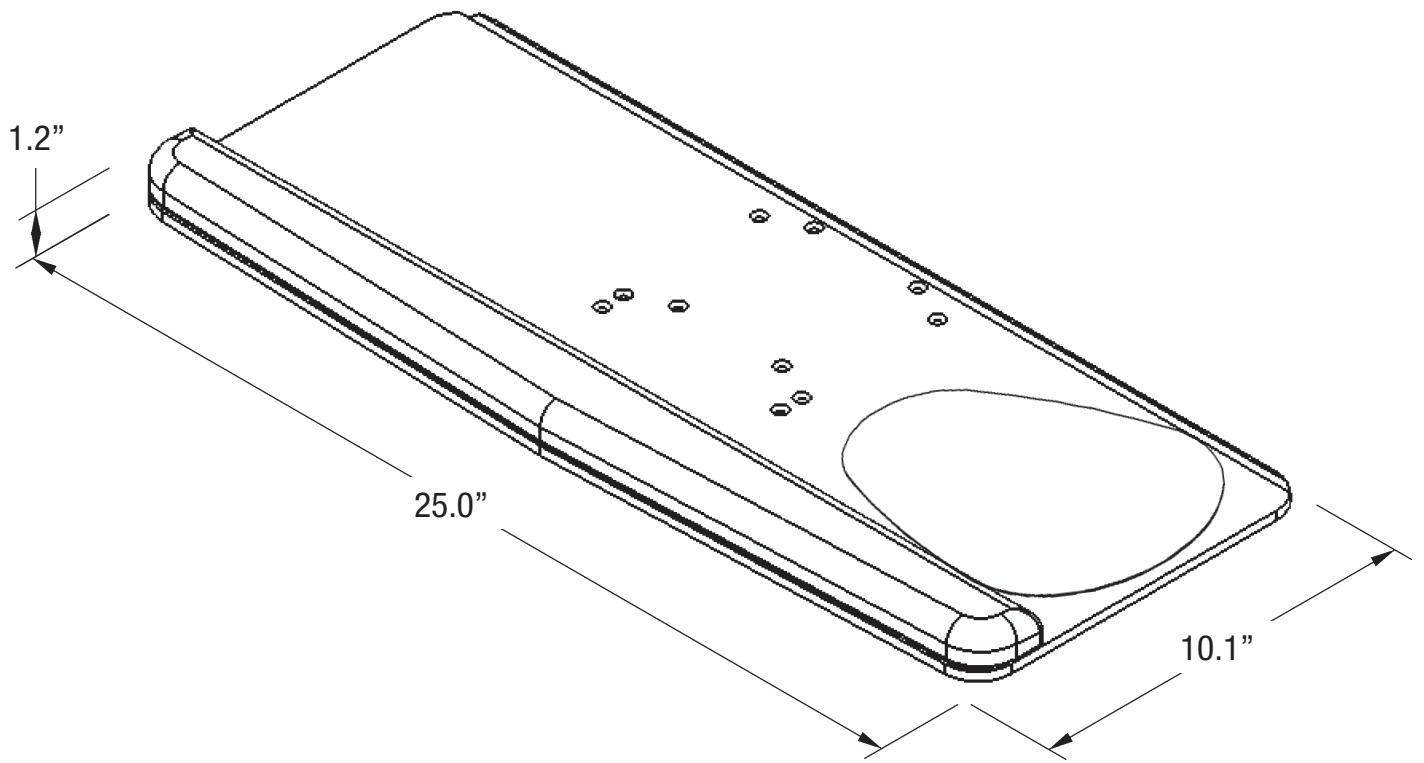

KV PC2524

KV PC2524

Full Width Phenolic Keyboard & Mouse Platform with Palm Rest

Features	Benefits
Thin profile 25.0" wide x 10.0" deep x 0.25" thick, all-in-one keyboard/mousing platform)	Supports all keyboard styles, simply move keyboard left or right for correct mousing requirements
Decorative Phenolic all-in-one Keyboard & mousing surface	Durable surfaces allows for easy cleaning of tray & mousing surfaces
Removable padded Palm Rest	Comfortable PVC free padded palm rest
Full length rear keyboard tray fence	Prevents keyboard and mouse sliding off tray
Mounting hardware provided	Quick and easy installation on all KV articulating keyboard arms

KV PC2524
Full Width Phenolic Keyboard & Mouse Platform with Palm Rest

Ancillary Products:

- Compatible with all Knape & Vogt keyboard arms
- Use with Knape & Vogt CPU Holders
- For Flat Panel Displays use the Knape & Vogt Concerto or Xtend series of monitor supports

Model	Keyboard Drawer Width	Keyboard Tray Depth	Tray Thickness	Material	Weight
KV PC2524	25.0"	10.0"	0.25"	Black Phenolic	5.6 lbs

Finish: Black
 Code Compliance: Exceeds ANSI/BIFMA standards

Notes: 1. Weight = packaged shipping weight per unit. 2. Specifications are subject to change without notice.