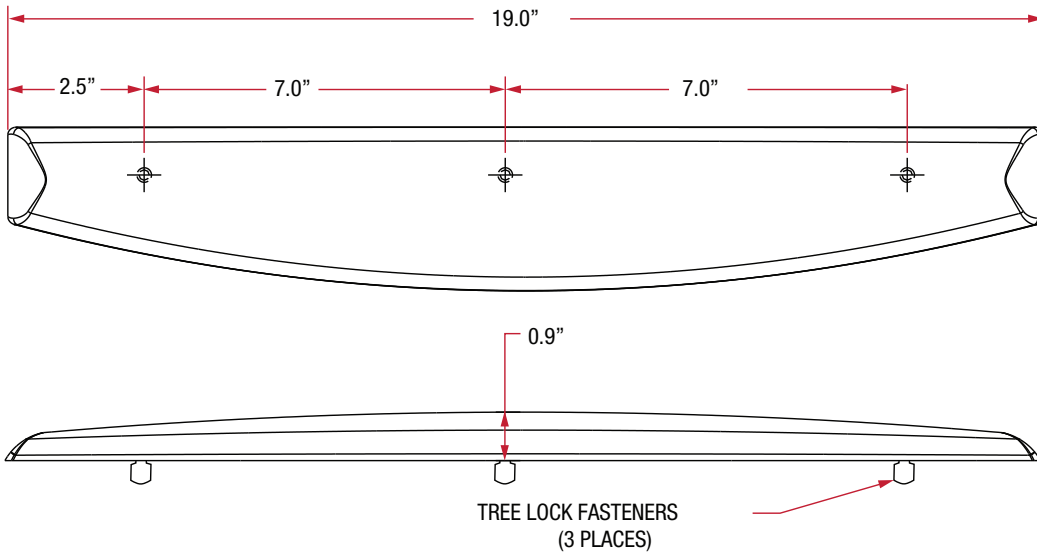

6275B

Gel-Feel Foam Palm Rest

19" Gel-Feel foam palm rest, dynamic self-skinning molded material with gradual return, polypropylene backbone with tree lock fasteners, black finish.

6275 series

Features	Benefits
Polypropylene Gel-Feel support	Provides additional user comfort
MDF backbone with tree lock fasteners	Easy to install
Black finish	Aesthetically pleasing design

Model	Length	Width	Height	Material	Color
6275B	19.0"	3.0"	0.9"	Gel-Feel Foam	Black

Finish: Black

Notes: 1. Weight = packaged shipping weight per unit. 2. Specifications are subject to change without notice.