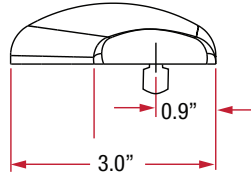

6275B

Gel-Feel Foam Palm Rest

19" Gel-Feel foam palm rest, dynamic self-skinning molded material with gradual return, polypropylene backbone with tree lock fasteners, black finish.

6275 series

Features	Benefits
Polypropylene Gel-Feel support	Provides additional user comfort
MDF backbone with tree lock fasteners	Easy to install
Black finish	Aesthetically pleasing design

Model	Length	Width	Height	Material	Color
6275B	19.0"	3.0"	0.9"	Gel-Feel Foam	Black

Finish: Black

Notes: 1. Weight = packaged shipping weight per unit. 2. Specifications are subject to change without notice.