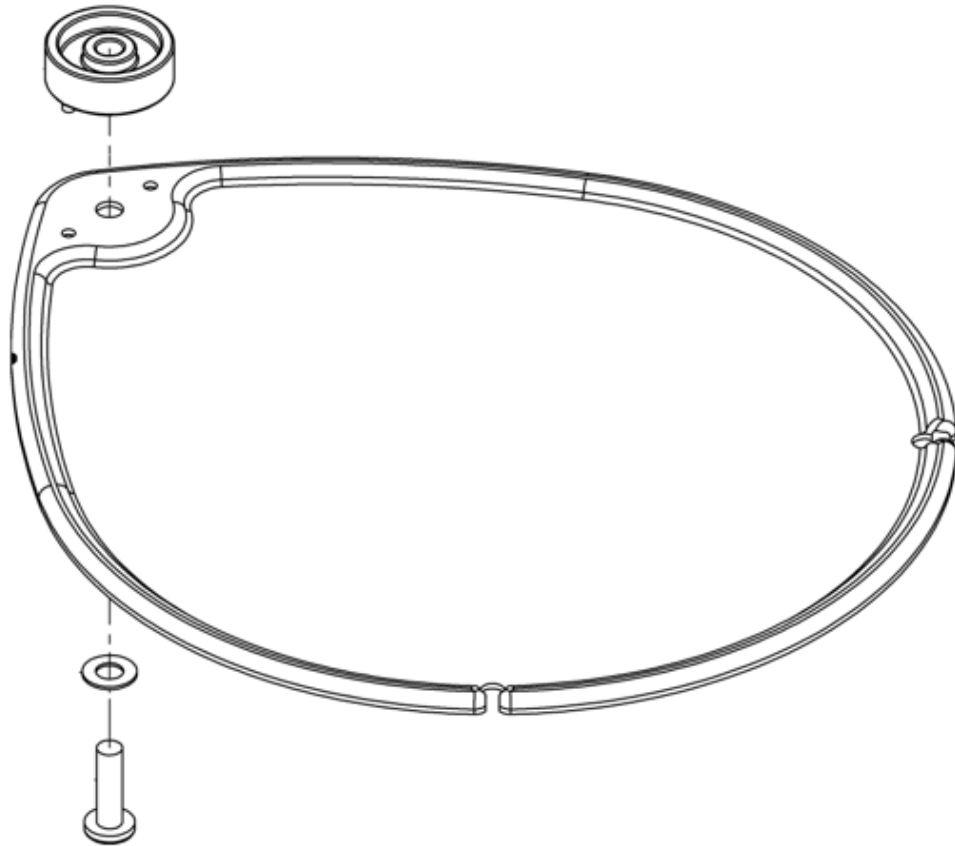

KD-010

KD-010

Swivel Only Mousing Surface Kit

Stamped steel swivel only mousing surface kit, attaches to KV KD-100 Keyboard drawer.

Features	Benefits
Stamped Steel Mousing Platform	Rugged construction
9" Diameter Platform	Provides large mousing area
Provides 360° swivel for mousing platform	Mouse adjustment and storage capability
Includes mounting spacer stand-off	Provides clearance under drawer surface
Mounting hardware included	Easily attaches to undersurface
Black powder paint finish	Decorative finish easy cleaning

KD-010 Swivel Only Mousing Surface Kit

Ancillary Products:

- Compatible with KD-100/KD-110 & KD-120
- Use with Knap & Vogt CPU Holders
- For Flat Panel Displays use the Knap & Vogt Concerto or Xtend series of monitor supports

Model	Diameter	Length	Height	Material	Weight
KD-010	9.0"	10.5"	3/16"	Steel (Black)	1.2 lbs

Finish: Black
Code Compliance: Exceeds ANSI/BIFMA standards

Notes: 1. Weight = packaged shipping weight per unit. 2. Specifications are subject to change without notice.