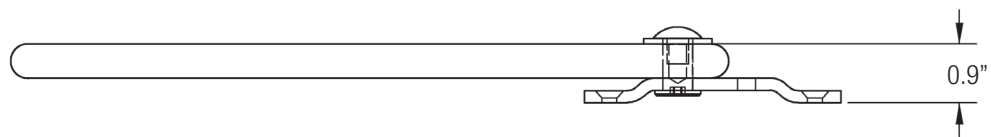

OMN

OMN

Desk Mounted Swivel Only Mousing Surface

HDPE ½" thick swivel only mousing platform that can be attached to most under-desk surfaces, providing an adjustable and storable mousing surface.

Features	Benefits
½" Thick Black HDPE Mousing Platform	Durable finish, easily cleanable
9" Diameter Platform	Provides large mousing area
Mounting included bracket for direct attachment to desk	Provides 360° swivel for mousing platform
Mounting hardware included	Easily attaches to most wood surfaces

Model	Diameter	Length	Height	Material	Weight
OMN	9.0"	12.1"	1.0"	HDPE (Black)	1.0 lbs

Finish: Black
Code Compliance: Exceeds ANSI/BIFMA standards

Notes: 1. Weight = packaged shipping weight per unit. 2. Specifications are subject to change without notice.