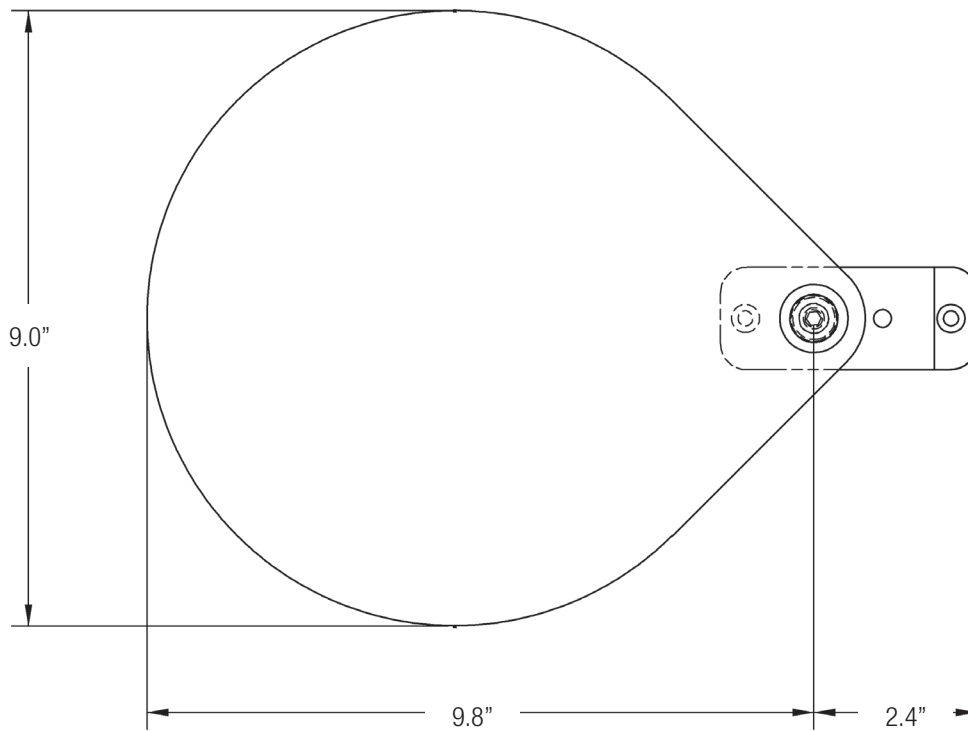

OMN

OMN

Desk Mounted Swivel Only Mousing Surface

HDPE ½" thick swivel only mousing platform that can be attached to most under-desk surfaces, providing an adjustable and storable mousing surface.

Features	Benefits
½" Thick Black HDPE Mousing Platform	Durable finish, easily cleanable
9" Diameter Platform	Provides large mousing area
Mounting included bracket for direct attachment to desk	Provides 360° swivel for mousing platform
Mounting hardware included	Easily attaches to most wood surfaces

Model	Diameter	Length	Height	Material	Weight
OMN	9.0"	12.1"	1.0"	HDPE (Black)	1.0 lbs

Finish: Black
Code Compliance: Exceeds ANSI/BIFMA standards

Notes: 1. Weight = packaged shipping weight per unit. 2. Specifications are subject to change without notice.