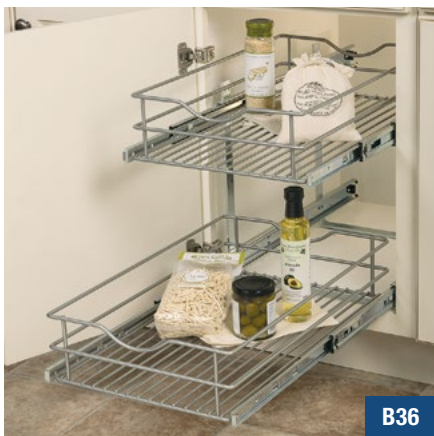

Double-Tier, Wire Multi-Use Baskets

Retail Sell Sheet

- Both drawers pull out independently allowing for easy access to contents
- Mounted on full extension precision ball bearing slides for easy accessibility
- Heavy-duty uprights allow the upper basket to mount at 4 different heights
- Eco-friendly Finish: KV® Frosted Nickel wire finish is compatible with most popular nickel and stainless steel hardware and appliances, offering a subtle alternative to chrome
- User friendly trilingual installation instructions and hardware included
- 11-9/16" Wide (B35):
 - Fits a 12" minimum wide opening
 - 11-9/16" W x 19-1/4" H x 21-3/4" D
- 14-9/16" Wide (B36):
 - Fits a 15" minimum wide opening
 - 14-9/16" W x 19-1/4" H x 21-3/4" D
- 17-9/16" Wide (B37):
 - Fits a 18" minimum wide opening
 - 17-9/16" W x 19-1/4" H x 21-3/4" D
- 20-9/16" Wide (B38):
 - Fits a 21" minimum wide opening
 - 20-9/16" W x 19-1/4" H x 21-3/4" D

Item	Consumer Code	Finish	Min. Cabinet Opening Width	Individual Pack Dimensions			Individual Pack Quantity	Individual Weight (lbs.)	Master Pack Quantity	UPC Code 0 29274	SCM Code
Double-Tier, Wire Multi-Use Baskets											
DBLMUB-11-R-FN	B35	Frosted Nickel	12"	5.94"	11.75"	22.75"	1	20.9	1	388409	00029274388409
DBLMUB-14-R-FN	B36	Frosted Nickel	15"	5.63"	14.75"	22.75"	1	22.8	1	388416	00029274388416
DBLMUB-17-R-FN	B37	Frosted Nickel	18"	5.63"	17.75"	22.75"	1	24.7	1	388423	00029274388423
DBLMUB-20-R-FN	B38	Frosted Nickel	21"	5.63"	20.75"	22.75"	1	26.5	1	388430	00029274388430