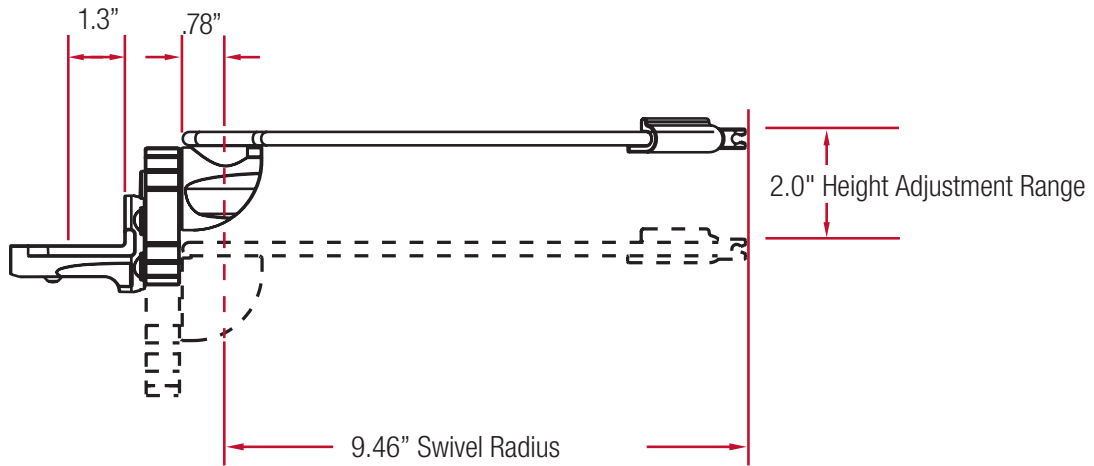

6380D

Height Adjustable Mouse Support

The height adjustable mouse surface support was designed to provide the user with complete ergonomic adjustment. The tilt and swivel features and height adjustment above to below keyboard tray maximize both flexibility and user comfort. Knappe & Vogt Waterloo can bring you.

6380 & 6381 series

Features	Benefits
Ergonomic adjustment of tilt, swivel and height adjustment.	Maximum ergonomic adjustment and user comfort.
Mouse support can be mounted to either the left or right side (or in the case of clamp mount to the front edge) of the keyboard tray.	Right- or left-handed mousing.
Mouse fence with cable manager.	Prevents mouse from slipping off tray.
Clamp mount designed for 1/4" thick keyboard trays.	No modification to tray required.
Direct mount designed for 3/8" to 1/2" thick keyboard trays.	Mechanically attaches directly into the keyboard tray.
Available without mouse tray.	Customizable with customer's own mouse tray.
Wherever possible, recycled materials are used to manufacture components. Designed for disassembly and 100% recyclability.	Environmentally friendly.

6380 Series

6381 Series

Height Adjustable Mouse Support 6380 & 6381 series

Ancillary Products:

- The Height Adjustable Mouse Support is an ideal complement to the HDPE or Phenolic trays.

Model	Description	Height Range	Weight
6380K	Clamp Mount (for 1/4" thick keyboard tray) - no mouse tray	2.0"	0.3 lbs.
6380A	Clamp Mount (for 1/4" thick keyboard tray) - plastic mouse tray with mouse guard	2.0"	1.0 lbs.
6380D	Clamp Mount (for 1/4" thick keyboard tray) - phenolic mouse tray with mouse guard	2.0"	1.2 lbs.
6381K	Direct Mount - no mouse tray	2.0"	0.3 lbs.
6381A	Direct Mount - plastic mouse tray with mouse guard	2.0"	2.0 lbs.