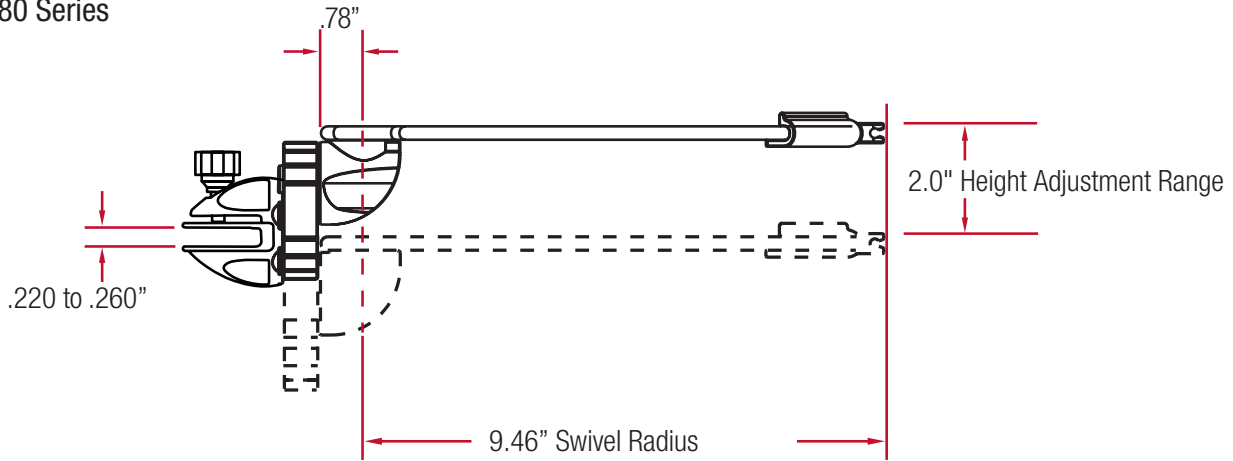

6380D

Height Adjustable Mouse Support

The height adjustable mouse surface support was designed to provide the user with complete ergonomic adjustment. The tilt and swivel features and height adjustment above to below keyboard tray maximize both flexibility and user comfort. Knappe & Vogt Waterloo can bring you.

6380 & 6381 series

Features	Benefits
Ergonomic adjustment of tilt, swivel and height adjustment.	Maximum ergonomic adjustment and user comfort.
Mouse support can be mounted to either the left or right side (or in the case of clamp mount to the front edge) of the keyboard tray.	Right- or left-handed mousing.
Mouse fence with cable manager.	Prevents mouse from slipping off tray.
Clamp mount designed for 1/4" thick keyboard trays.	No modification to tray required.
Direct mount designed for 3/8" to 1/2" thick keyboard trays.	Mechanically attaches directly into the keyboard tray.
Available without mouse tray.	Customizable with customer's own mouse tray.
Wherever possible, recycled materials are used to manufacture components. Designed for disassembly and 100% recyclability.	Environmentally friendly.

6380 Series

6381 Series

Height Adjustable Mouse Support 6380 & 6381 series

Ancillary Products:

- The Height Adjustable Mouse Support is an ideal complement to the HDPE or Phenolic trays.

Model	Description	Height Range	Weight
6380K	Clamp Mount (for 1/4" thick keyboard tray) - no mouse tray	2.0"	0.3 lbs.
6380A	Clamp Mount (for 1/4" thick keyboard tray) - plastic mouse tray with mouse guard	2.0"	1.0 lbs.
6380D	Clamp Mount (for 1/4" thick keyboard tray) - phenolic mouse tray with mouse guard	2.0"	1.2 lbs.
6381K	Direct Mount - no mouse tray	2.0"	0.3 lbs.
6381A	Direct Mount - plastic mouse tray with mouse guard	2.0"	2.0 lbs.