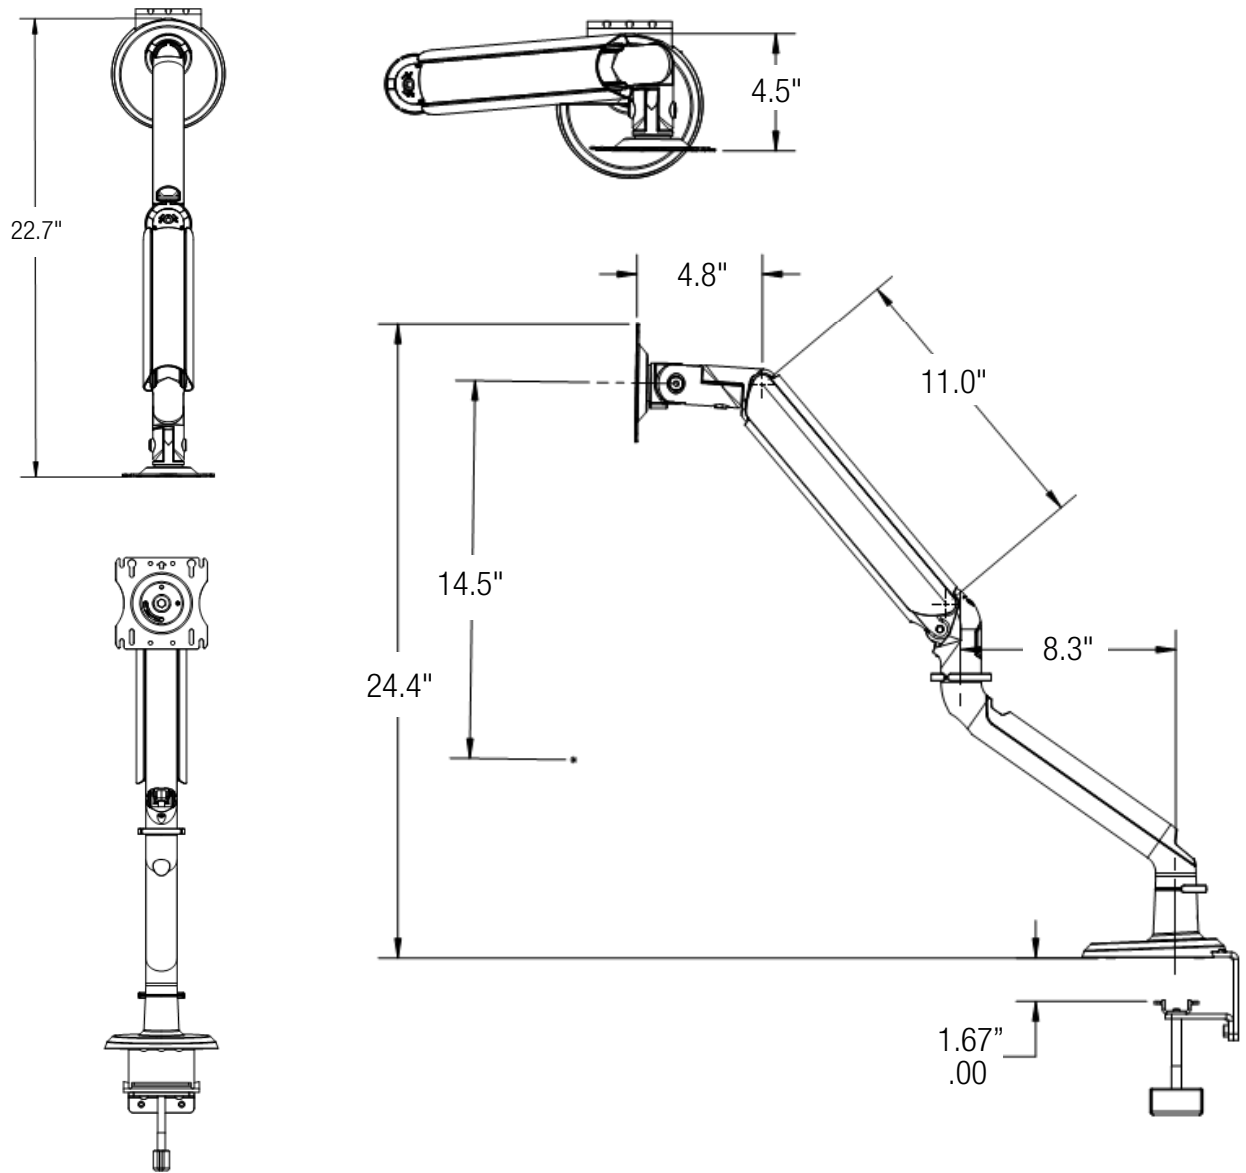

Tempo™ Monitor Supports - Single Screen

7750 Light Duty & 7755 Heavy Duty Monitor Arms

Ancillary Products:

- Compatible with all Knape & Vogt Waterloo keyboard arms
- Use with Knape & Vogt Waterloo CPU holders

Model	Description	Maximum Monitor Weight Capacity	Weight
7750AS	Tempo™ Single Screen Light Duty Monitor Support	5 lbs. to 20 lbs.	10.34 lbs.
7755AS	Tempo™ Single Screen Heavy Duty Monitor Support	10 lbs. to 30 lbs.	10.34 lbs.

To specify color, other than silver, replace the "AS" in part number with: **E** = Black **Y** = White
For example, to get a "7750AS" in white, order 7750Y