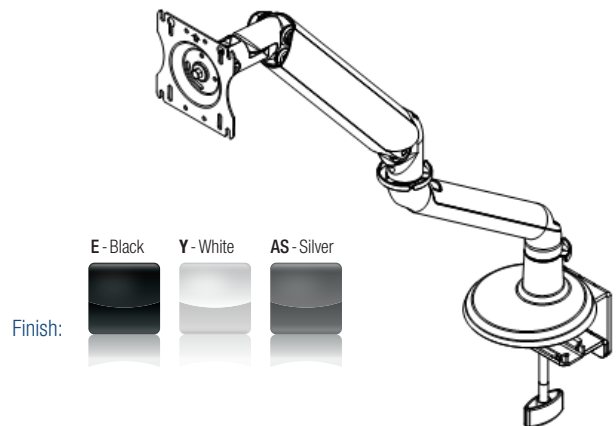

Notes: 1. Weight = packaged shipping weight per unit. 2. Specifications are subject to change without notice.

2700 Oak Industrial Dr. NE
Grand Rapids, MI 49505-6026 USA
1.800.253.1561 | 616.459.3311
Fax: 877.636.3290
www.kv.com

This and other KV literature is available for download at www.kv.com > Resource Library

Knape & Vogt reserves the right to change product specifications at any time without notice and without incurring responsibility for existing units.
©2015 Knape & Vogt. KV and the KV logo are trademarks of Knape & Vogt.