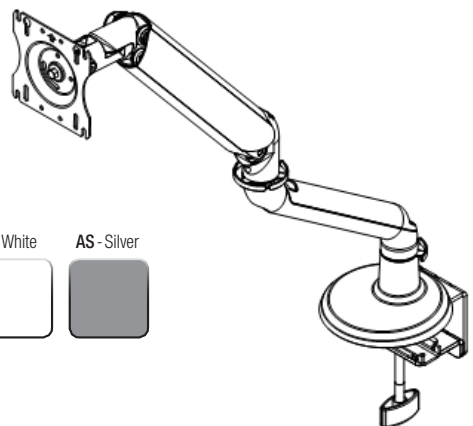

Notes: 1. Weight = packaged shipping weight per unit. 2. Specifications are subject to change without notice.

2700 Oak Industrial Dr. NE
Grand Rapids, MI 49505-6026 USA
1.800.253.1561 | 616.459.3311
Fax: 877.636.3290
www.kv.com

This and other KV literature is available for download at www.kv.com > Resource Library

Knape & Vogt reserves the right to change product specifications at any time without notice and without incurring responsibility for existing units.
©2015 Knape & Vogt. KV and the KV logo are trademarks of Knape & Vogt.