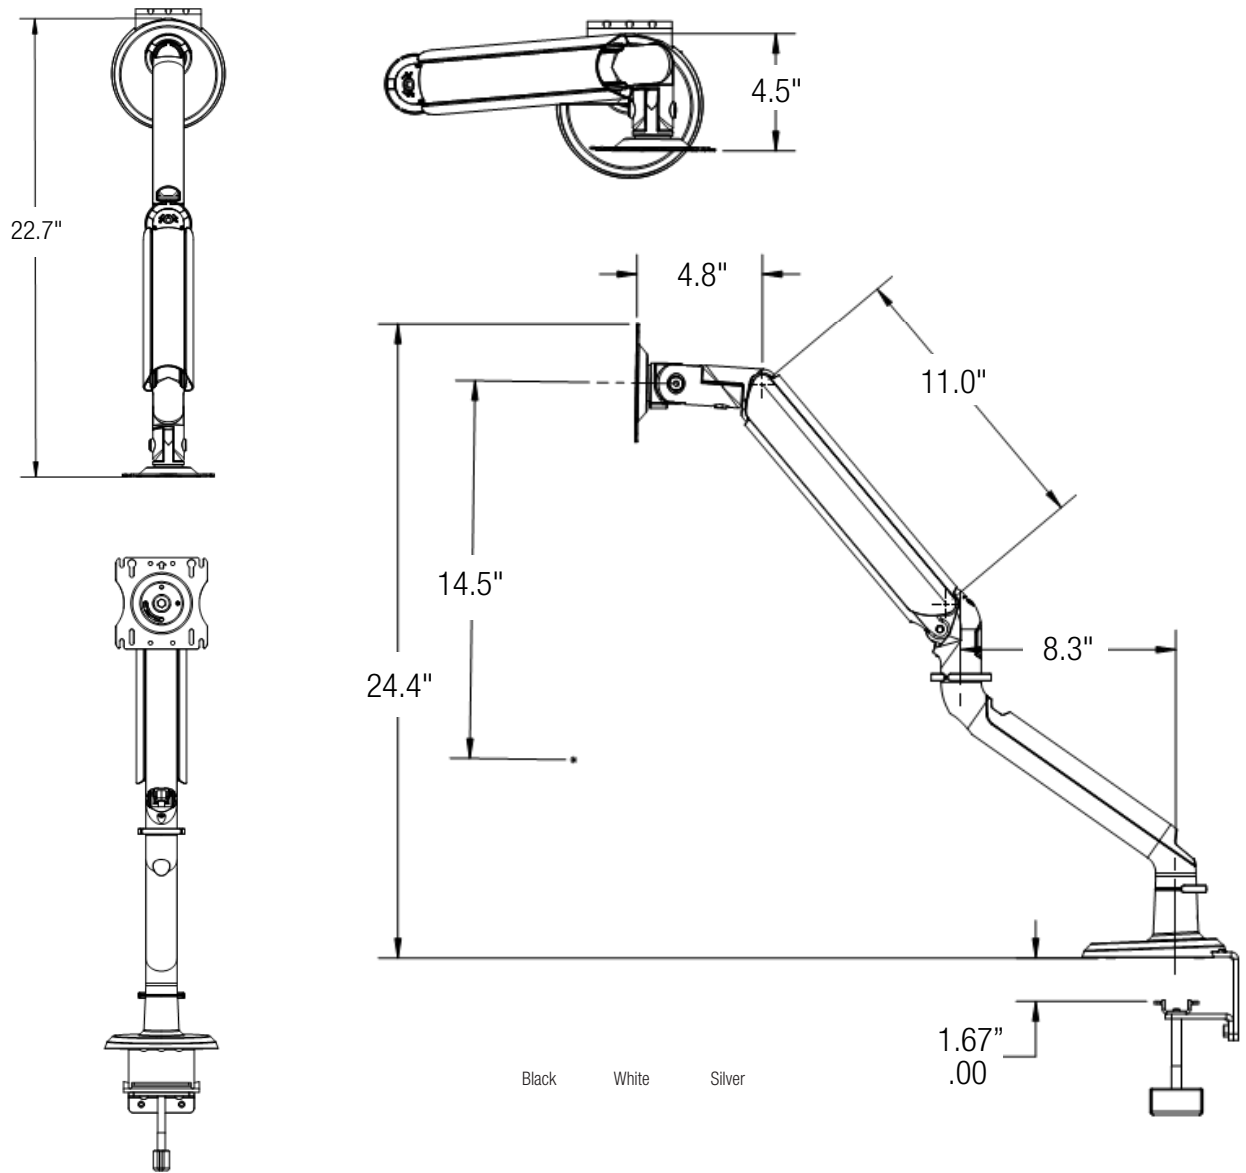

Tempo™ Monitor Supports - Single Screen

7750 Light Duty & 7755 Heavy Duty Monitor Arms

Ancillary Products:

- Compatible with all Knape & Vogt Waterloo keyboard arms
- Use with Knape & Vogt Waterloo CPU holders

Model	Description	Maximum Monitor Weight Capacity	Weight
7750AS	Tempo™ Single Screen Light Duty Monitor Support	5 lbs. to 20 lbs.	10.34 lbs.
7755AS	Tempo™ Single Screen Heavy Duty Monitor Support	10 lbs. to 30 lbs.	10.34 lbs.

To specify color, other than silver, replace the "AS" in part number with: **E** = Black **Y** = White
For example, to get a "7750AS" in white, order 7750Y