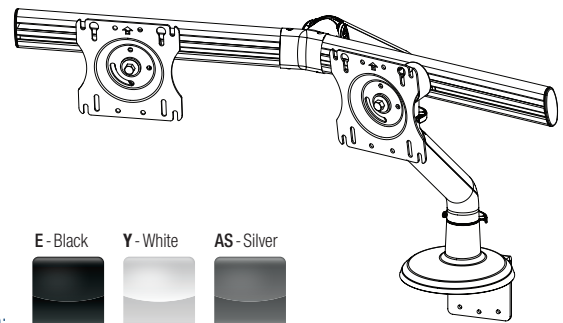

Notes: 1. Weight = packaged shipping weight per unit. 2. Specifications are subject to change without notice.

2700 Oak Industrial Dr. NE
Grand Rapids, MI 49505-6026 USA
1.800.253.1561 | 616.459.3311
Fax: 877.636.3290
www.kv.com

This and other KV literature is available for download at www.kv.com > Resource Library

Knape & Vogt reserves the right to change product specifications at any time without notice and without incurring responsibility for existing units.
©2015 Knape & Vogt. KV and the KV logo are trademarks of Knape & Vogt.

0L2846/0516