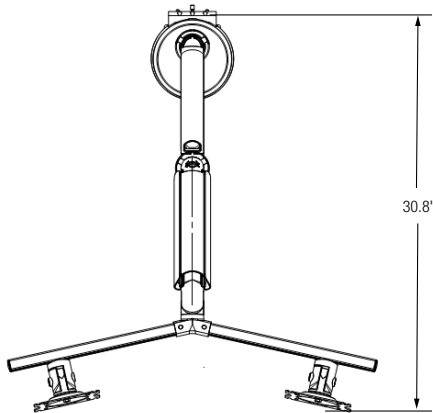

Tempo™ Monitor Supports - Dual Screen

7760 Series Dual Screen Monitor Arms

Ancillary Products:

- Compatible with all Knape & Vogt Waterloo keyboard arms
- Use with Knape & Vogt Waterloo CPU holders

Model	Description	Maximum Monitor Weight Capacity	Weight
7760AS	Tempo™ Dual Screen Light Duty Monitor Support	15 lbs. to 40 lbs.	14.75 lbs.

To specify color, other than silver, replace the "AS" in part number with: **E** = Black **Y** = White
For example, to get a "7760AS" in white, order 7760Y