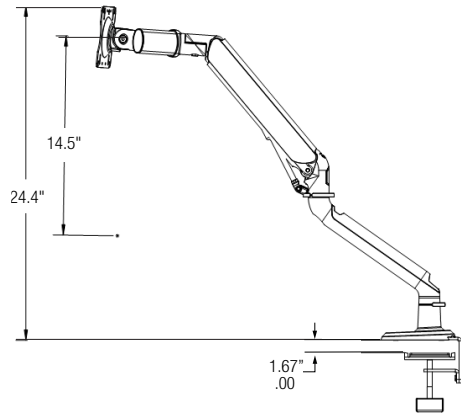

Tempo™ Monitor Supports - Dual Screen

7760 Series Dual Screen Monitor Arms

Ancillary Products:

- Compatible with all Knape & Vogt Waterloo keyboard arms
- Use with Knape & Vogt Waterloo CPU holders

Model	Description	Maximum Monitor Weight Capacity	Weight
7760AS	Tempo™ Dual Screen Light Duty Monitor Support	15 lbs. to 40 lbs.	14.75 lbs.

To specify color, other than silver, replace the "AS" in part number with: **E** = Black **Y** = White
For example, to get a "7760AS" in white, order 7760Y