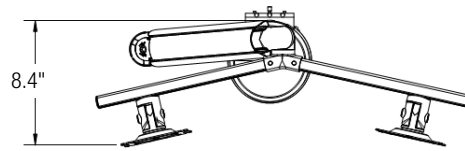

Tempo™ Monitor Supports - Dual Screen

7760 Series Dual Screen Monitor Arms

Ancillary Products:

- Compatible with all Knape & Vogt Waterloo keyboard arms
- Use with Knape & Vogt Waterloo CPU holders

Model	Description	Maximum Monitor Weight Capacity	Weight
7760AS	Tempo™ Dual Screen Light Duty Monitor Support	15 lbs. to 40 lbs.	14.75 lbs.

To specify color, other than silver, replace the "AS" in part number with: **E** = Black **Y** = White
For example, to get a "7760AS" in white, order 7760Y