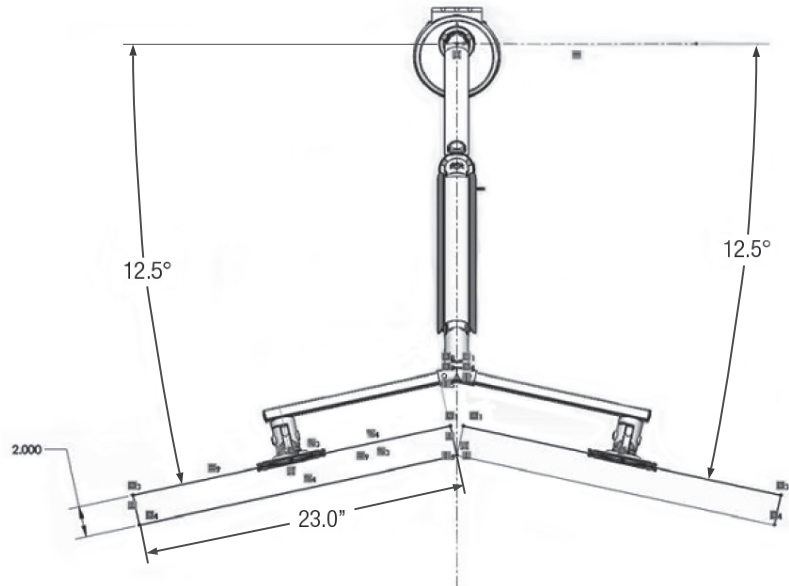

Tempo™ Monitor Supports - Dual Screen

7760 Series Dual Screen Monitor Arms

Ancillary Products:

- Compatible with all Knape & Vogt Waterloo keyboard arms
- Use with Knape & Vogt Waterloo CPU holders

Model	Description	Maximum Monitor Weight Capacity	Weight
7760AS	Tempo™ Dual Screen Light Duty Monitor Support	15 lbs. to 40 lbs.	14.75 lbs.

To specify color, other than silver, replace the "AS" in part number with: **E** = Black **Y** = White
For example, to get a "7760AS" in white, order 7760Y