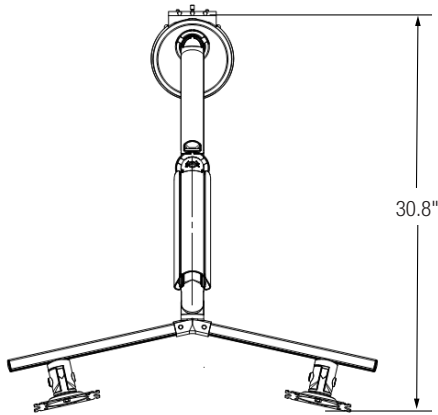

Tempo™ Monitor Supports - Dual Screen

7760 Series Dual Screen Monitor Arms

Ancillary Products:

- Compatible with all Knape & Vogt Waterloo keyboard arms
- Use with Knape & Vogt Waterloo CPU holders

Model	Description	Maximum Monitor Weight Capacity	Weight
7760AS	Tempo™ Dual Screen Light Duty Monitor Support	6 lbs. to 28 lbs.	14.75 lbs.

To specify color, other than silver, replace the "AS" in part number with: **E** = Black **Y** = White
For example, to get a "7760AS" in white, order 7760Y