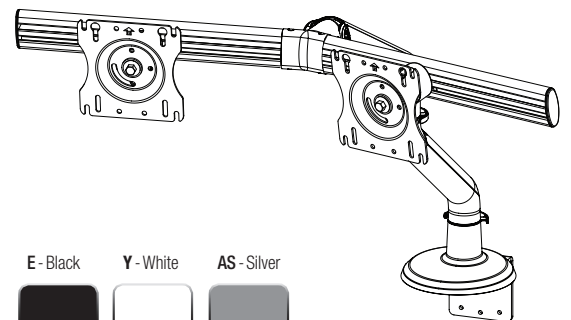

Notes: 1. Weight = packaged shipping weight per unit. 2. Specifications are subject to change without notice.

2700 Oak Industrial Dr. NE
Grand Rapids, MI 49505-6026 USA
1.800.253.1561 | 616.459.3311
Fax: 877.636.3290
www.kv.com

This and other KV literature is available for download at www.kv.com > Resource Library

Knape & Vogt reserves the right to change product specifications at any time without notice and without incurring responsibility for existing units.
©2015 Knape & Vogt. KV and the KV logo are trademarks of Knape & Vogt.

0L2846/0817