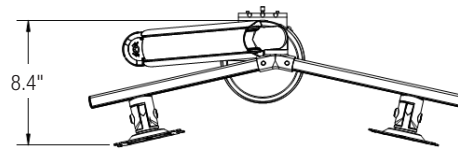

Tempo™ Monitor Supports - Dual Screen

7760 Series Dual Screen Monitor Arms

Ancillary Products:

- Compatible with all Knape & Vogt Waterloo keyboard arms
- Use with Knape & Vogt Waterloo CPU holders

Model	Description	Maximum Monitor Weight Capacity	Weight
7760AS	Tempo™ Dual Screen Light Duty Monitor Support	6 lbs. to 28 lbs.	14.75 lbs.

To specify color, other than silver, replace the "AS" in part number with: **E** = Black **Y** = White
For example, to get a "7760AS" in white, order 7760Y