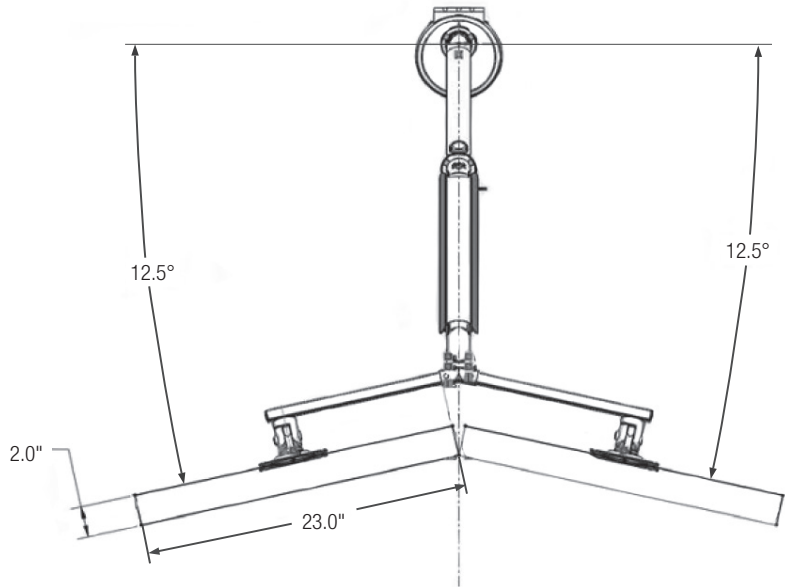

Tempo™ Monitor Supports - Dual Screen

7760 Series Dual Screen Monitor Arms

Ancillary Products:

- Compatible with all Knape & Vogt Waterloo keyboard arms
- Use with Knape & Vogt Waterloo CPU holders

Model	Description	Maximum Monitor Weight Capacity	Weight
7760AS	Tempo™ Dual Screen Light Duty Monitor Support	6 lbs. to 28 lbs.	14.75 lbs.

To specify color, other than silver, replace the "AS" in part number with: **E** = Black **Y** = White
For example, to get a "7760AS" in white, order 7760Y