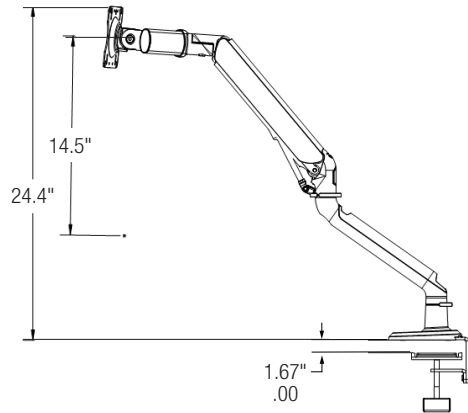

Tempo™ Monitor Supports - Dual Screen

7760 Series Dual Screen Monitor Arms

Ancillary Products:

- Compatible with all Knape & Vogt Waterloo keyboard arms
- Use with Knape & Vogt Waterloo CPU holders

Model	Description	Maximum Monitor Weight Capacity	Weight
7760AS	Tempo™ Dual Screen Light Duty Monitor Support	6 lbs. to 28 lbs.	14.75 lbs.

To specify color, other than silver, replace the "AS" in part number with: **E** = Black **Y** = White
For example, to get a "7760AS" in white, order 7760Y